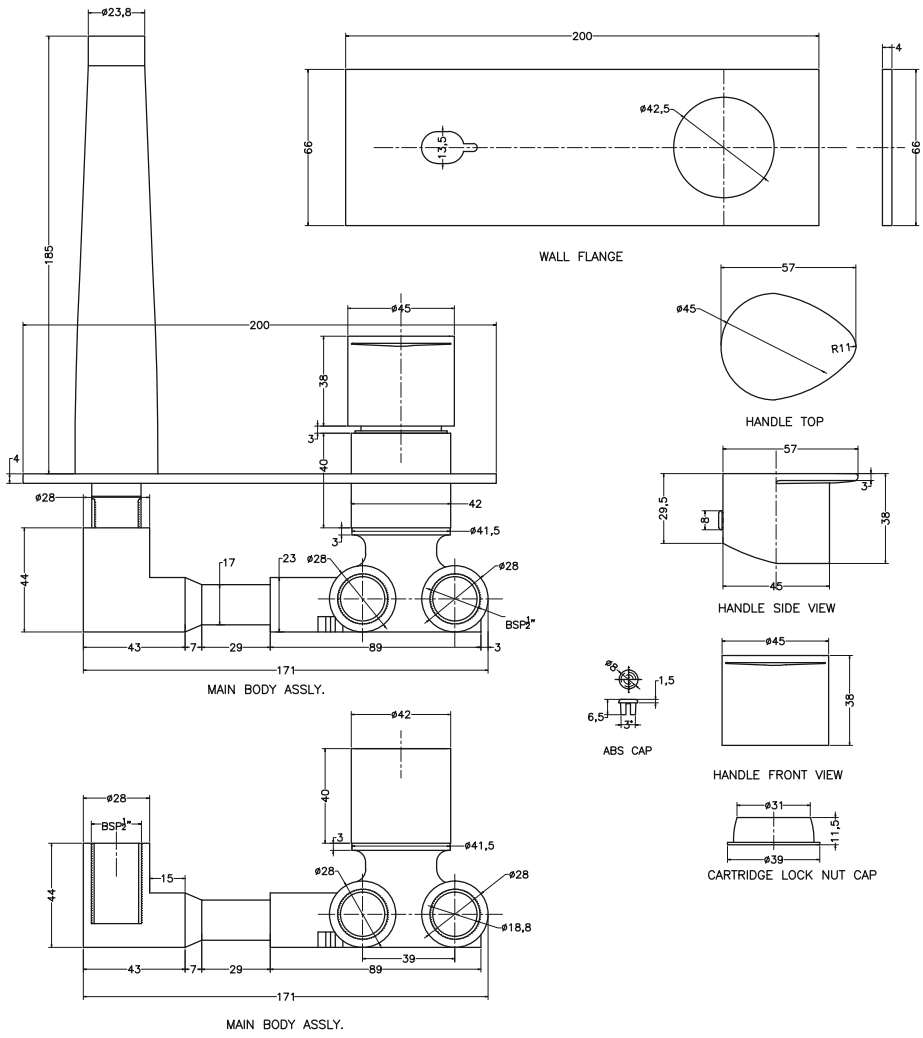

Unit : mm

<b>ZINNIA</b>	
<b>Catalogue No.</b>	<b>: Q353117120</b>
<b>Item Description</b>	<b>: Wall mounted single lever basin mixer for concealed installation</b>
<b>Product Raw Material</b>	<b>: Brass</b>
<b>ALL DIMENSIONS ARE IN MM</b>	
<b>Scale</b>	<b>NTS</b>
<b>Sheet Size</b>	<b>A4</b>