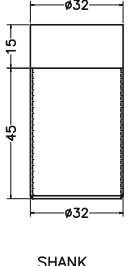

Unit : mm

MAIN BODY ASSLY.

SHANK

SHANK NUT

ABS CAP

CARTRIDGE LOCK NUT CAP

ZINNIA	
Catalogue No.	: Q35311120
Item Description	: Single lever basin mixer
Product Raw Material	: Brass
ALL DIMENSIONS ARE IN MM	
Scale	NTS
Sheet Size	A4