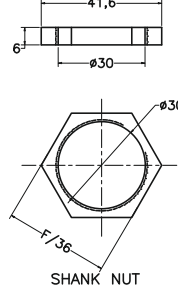

Unit : mm

MAIN BODY ASSLY.

SHANK

SHANK NUT

ABS CAP

CARTRIDGE LOCK NUT CAP

ZINNIA	
Catalogue No.	: Q35311120
Item Description	: Single lever basin mixer
Product Raw Material	: Brass
ALL DIMENSIONS ARE IN MM	
Scale	NTS
Sheet Size	A4