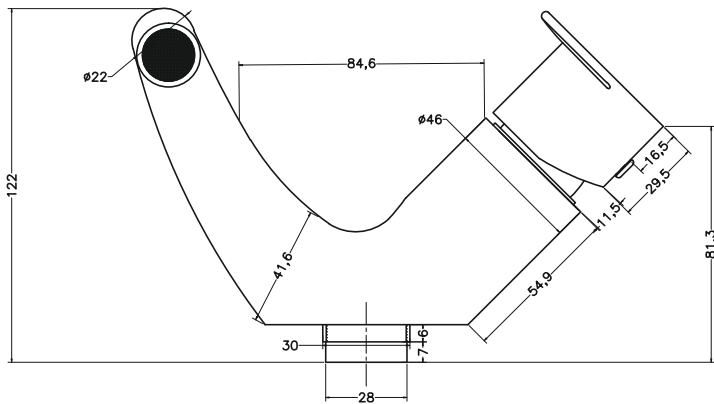

Unit : mm

MAIN BODY ASSLY.

SHANK

SHANK NUT

ABS CAP

CARTRIDGE LOCK NUT CAP

ZINNIA	
Catalogue No.	: Q35311120
Item Description	: Single lever basin mixer
Product Raw Material	: Brass
ALL DIMENSIONS ARE IN MM	
Scale	NTS
Sheet Size	A4