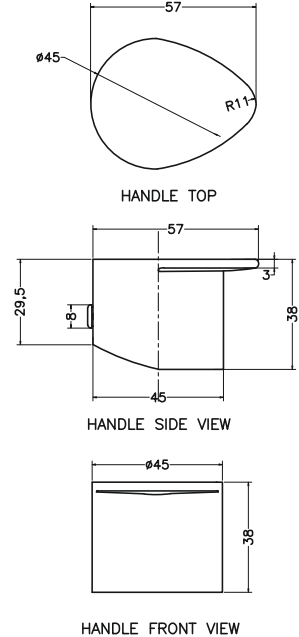

Unit : mm

MAIN BODY ASSLY.

SHANK

SHANK NUT

ABS CAP

CARTRIDGE LOCK NUT CAP

ZINNIA	
Catalogue No.	: Q35311120
Item Description	: Single lever basin mixer
Product Raw Material	: Brass
ALL DIMENSIONS ARE IN MM	
Scale	NTS
Sheet Size	A4