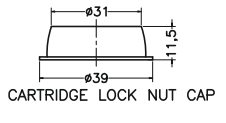

Unit : mm

MAIN BODY ASSLY.

SHANK

SHANK NUT

ABS CAP

CARTRIDGE LOCK NUT CAP

ZINNIA	
Catalogue No.	: Q35311120
Item Description	: Single lever basin mixer
Product Raw Material	: Brass
ALL DIMENSIONS ARE IN MM	
Scale	NTS
Sheet Size	A4