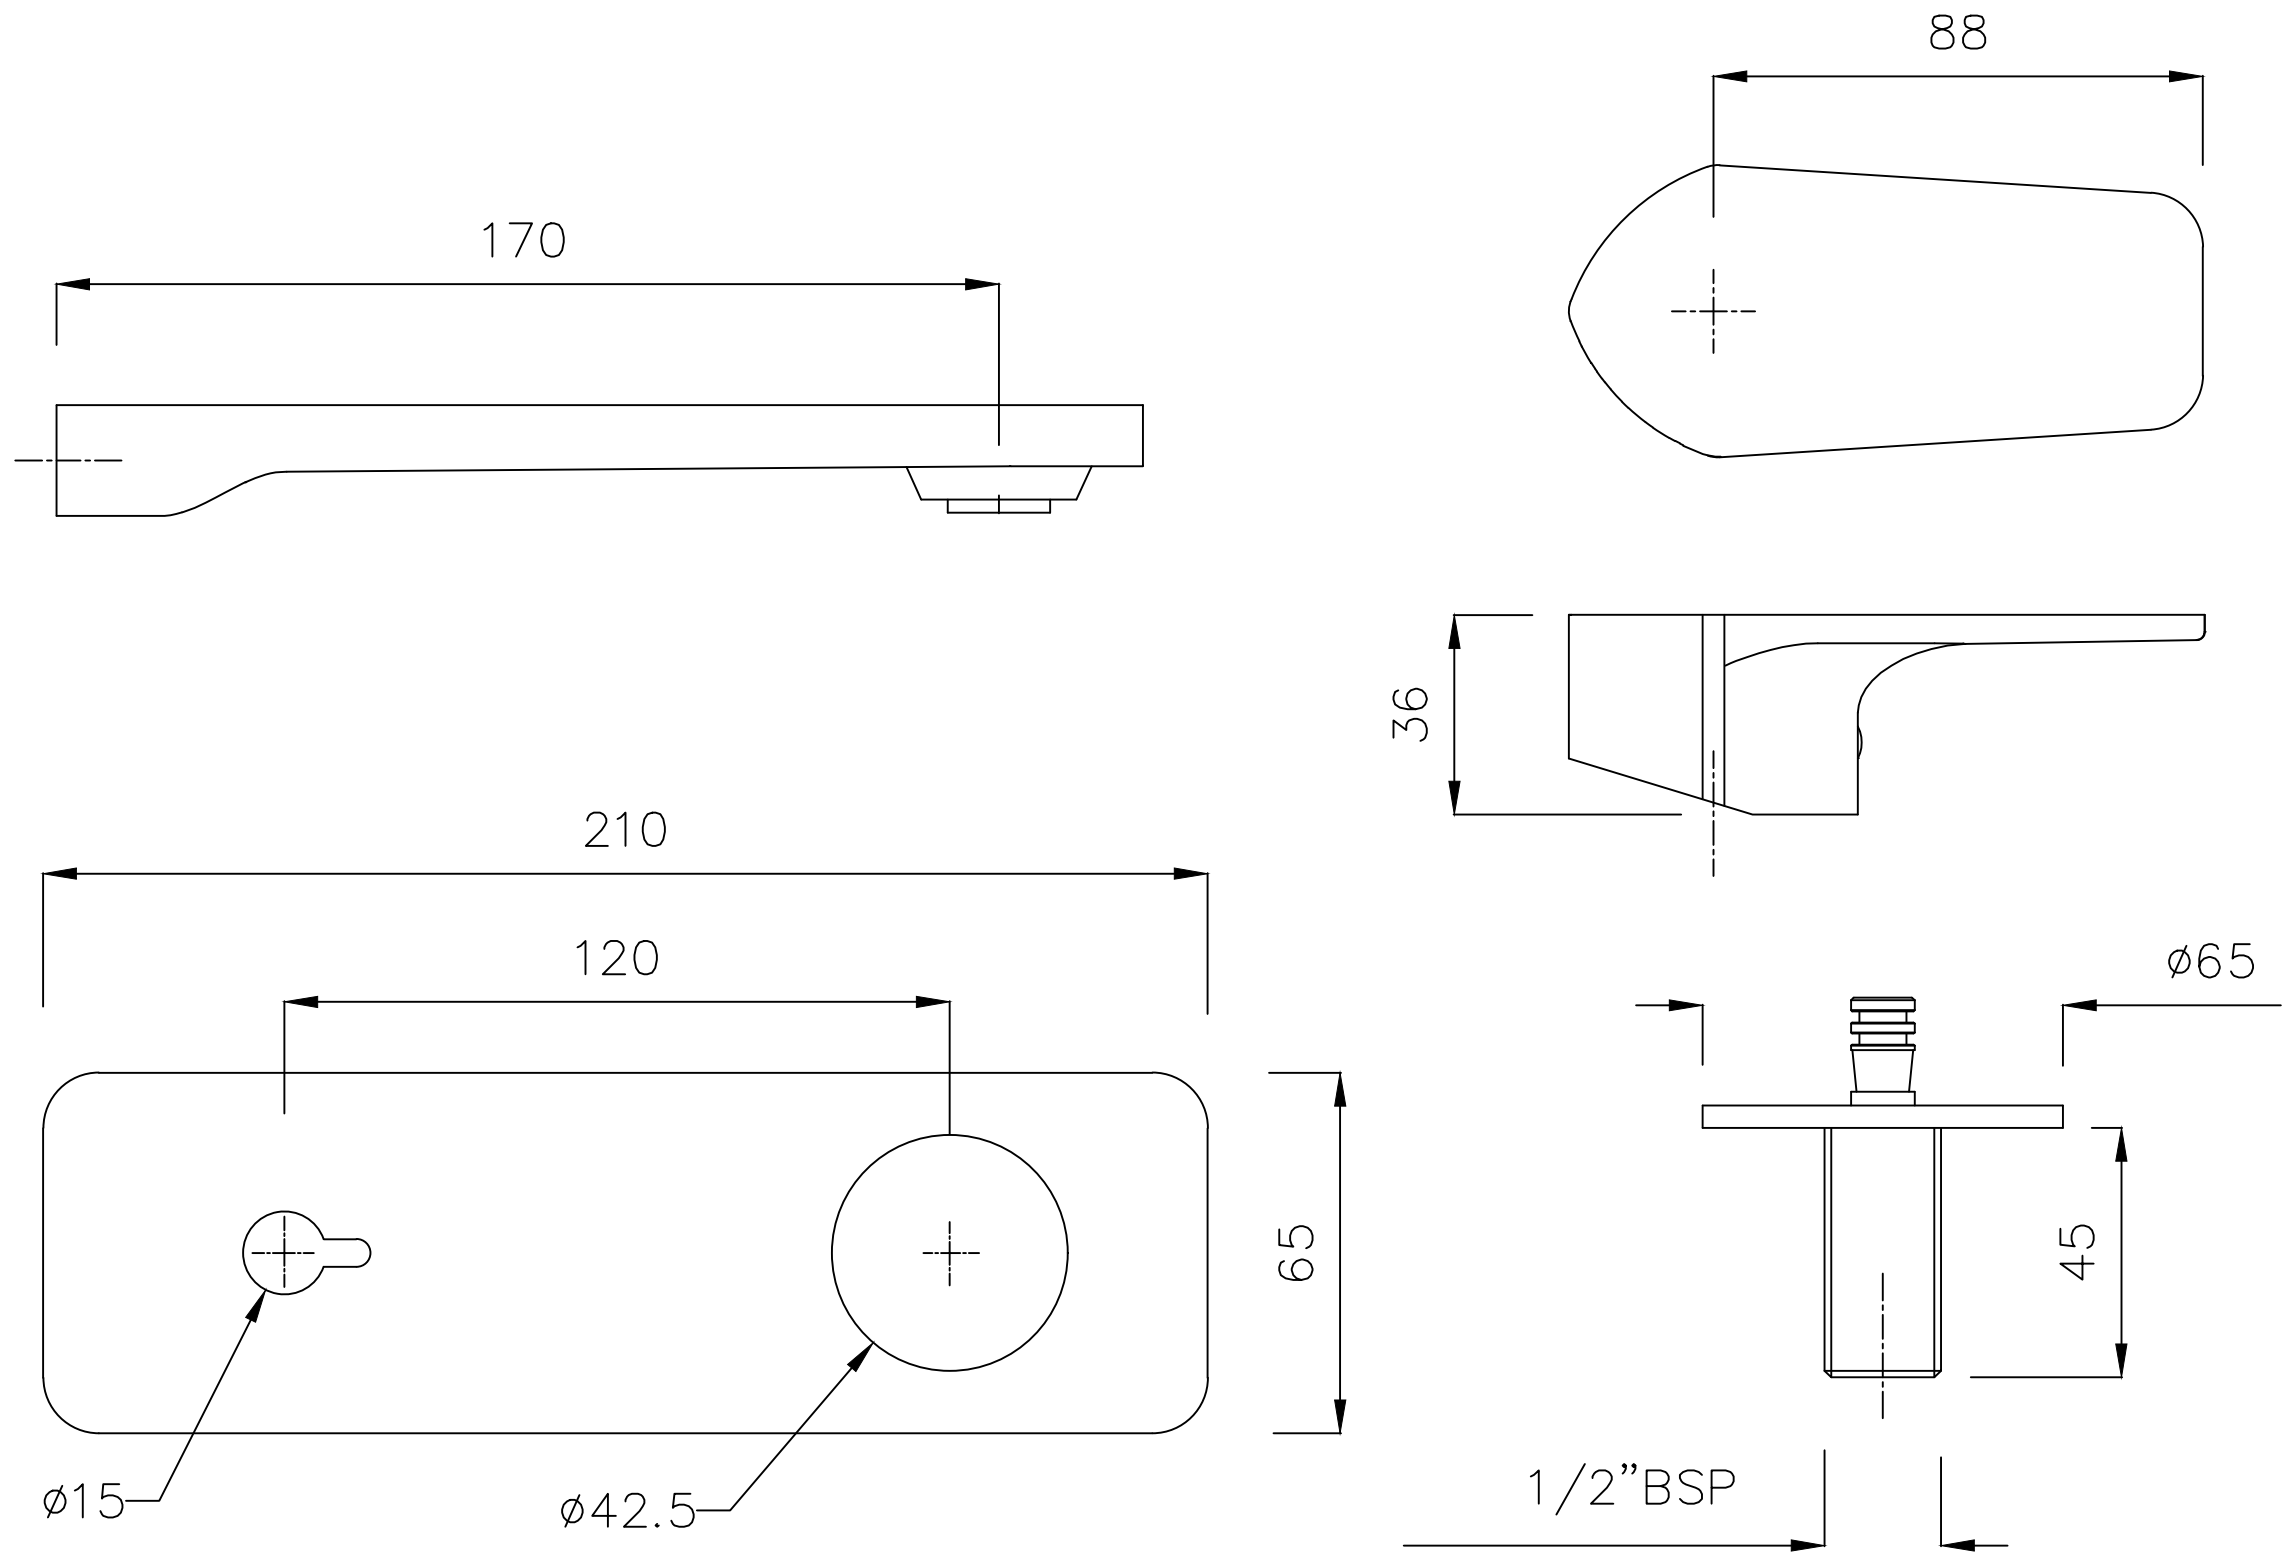

PART DESCRIPTION : In Wall Basin Mixer "FEDRA"

CAT. CODE : QF310013

RSC/LD07020