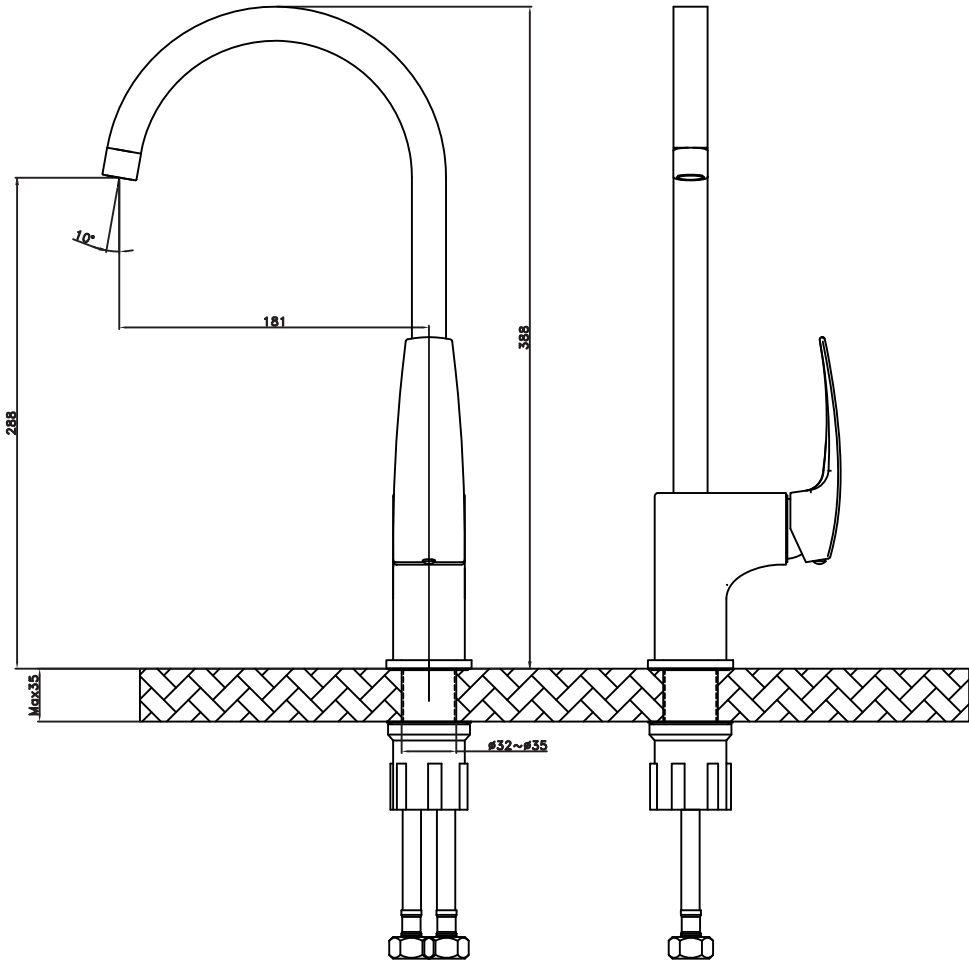

Unit : mm

MARSALA	
Catalogue No.	: Q253118120
Item Description	: Marsala Single Lever Kitchen Mixer
Product Raw Material	: Brass
ALL DIMENSIONS ARE IN MM	
Scale	NTS
Sheet Size	A4

This Drawing remain the property of QUEO. It must not, even in part, be reproduced or may available to unauthorised person without express concerned of QUEO.