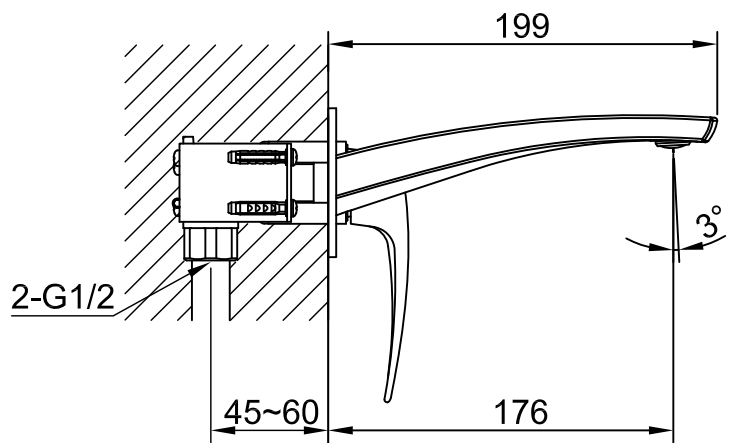

Unit : mm

MARSALA	
Catalogue No.	: Q253117120
Item Description	: Marsala Wall Mounted Single Lever Basin Mixer for Concealed Installation
Product Raw Material	: Brass
ALL DIMENSIONS ARE IN MM	
Scale	NTS
Sheet Size	A4