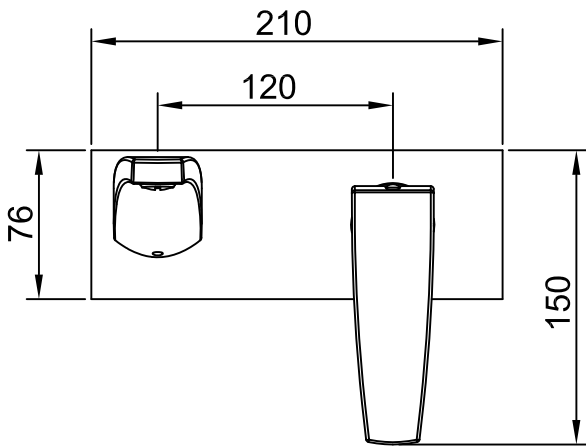

Unit : mm

MARSALA	
Catalogue No.	: Q253117120
Item Description	: Marsala Wall Mounted Single Lever Basin Mixer for Concealed Installation
Product Raw Material	: Brass
ALL DIMENSIONS ARE IN MM	
Scale	NTS
Sheet Size	A4