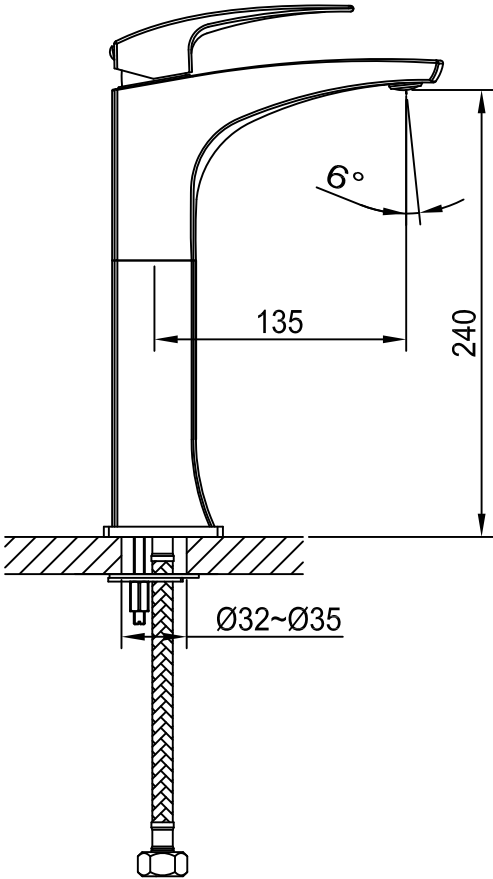

Unit : mm

MARSALA	
Catalogue No.	: Q253114120
Item Description	: Single Lever Tall Basin Mixer
Product Raw Material	: Brass
ALL DIMENSIONS ARE IN MM	
Scale	NTS
Sheet Size	A4

This Drawing remain the property of QUEO. It must not, even in part, be reproduced or may available to unauthorised person without express concerned of QUEO.