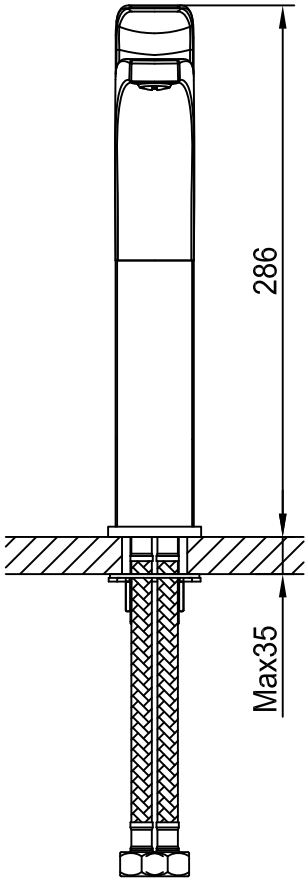

Unit : mm

MARSALA	
Catalogue No.	: Q253114120
Item Description	: Single Lever Tall Basin Mixer
Product Raw Material	: Brass
ALL DIMENSIONS ARE IN MM	
Scale	NTS
Sheet Size	A4

This Drawing remain the property of QUEO. It must not, even in part, be reproduced or may available to unauthorised person without express concerned of QUEO.