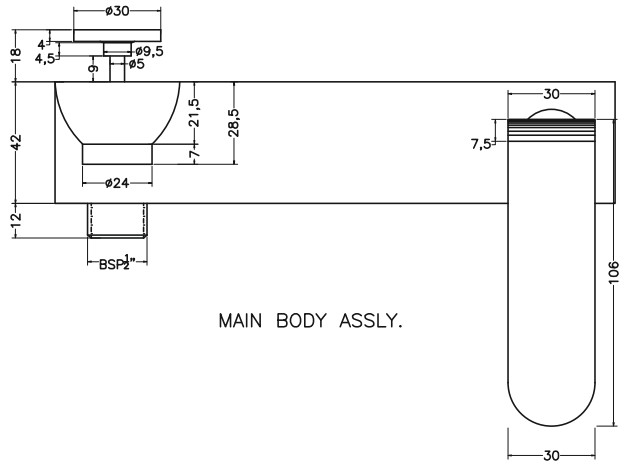

Unit : mm

MAIN BODY ASSLY.

MAIN BODY ASSLY.

<b>ALLA MODA</b>	
<b>Catalogue No.</b>	<b>: Q203121120</b>
<b>Item Description</b>	<b>: Single lever bath mixer for exposed fitting</b>
<b>Product Raw Material</b>	<b>: Brass</b>
<b>ALL DIMENSIONS ARE IN MM</b>	
<b>Scale</b>	<b>NTS</b>
<b>Sheet Size</b>	<b>A4</b>