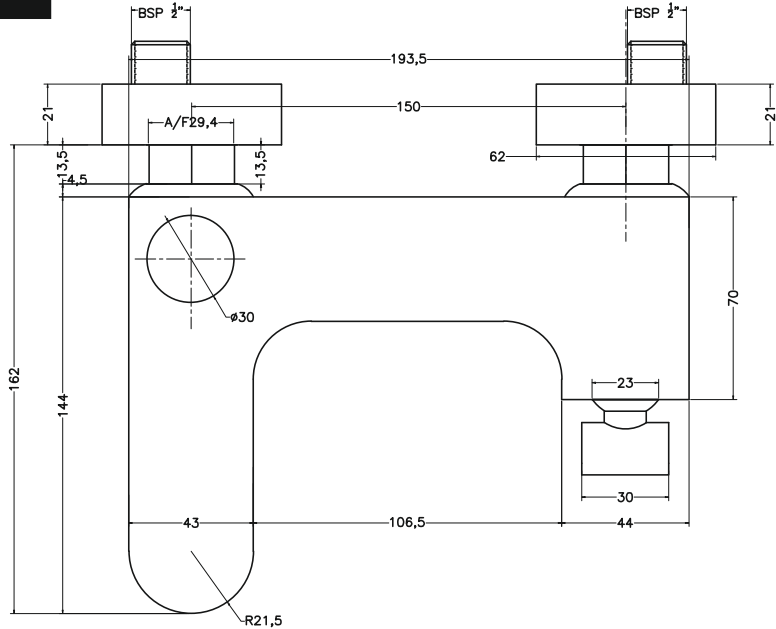

Unit : mm

MAIN BODY ASSLY.

MAIN BODY ASSLY.

<b>ALLA MODA</b>	
<b>Catalogue No.</b>	<b>: Q203121120</b>
<b>Item Description</b>	<b>: Single lever bath mixer for exposed fitting</b>
<b>Product Raw Material</b>	<b>: Brass</b>
<b>ALL DIMENSIONS ARE IN MM</b>	
<b>Scale</b>	<b>NTS</b>
<b>Sheet Size</b>	<b>A4</b>