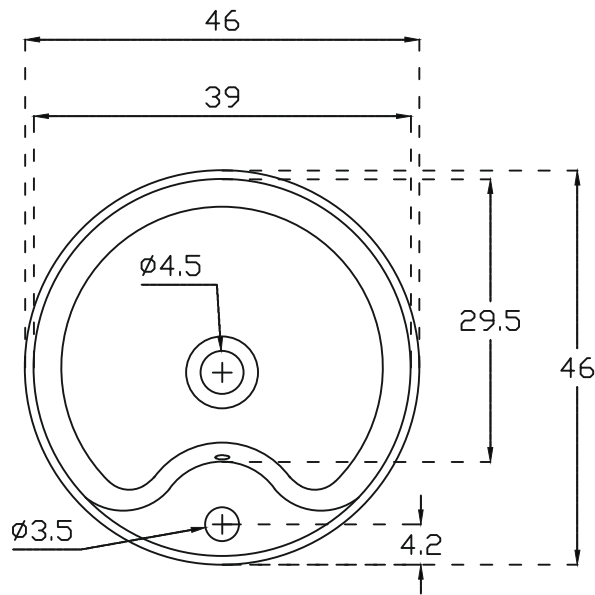

Unit : cm

PLAN VIEW

FRONT ELEVATION

**FLAVIA**

Catalogue No. : Q177140110

Item Description : OTC basin (With tap platform) Flavia Neo

Size : L X W X H  
46 X 46 X 15 cm

Unit : cm