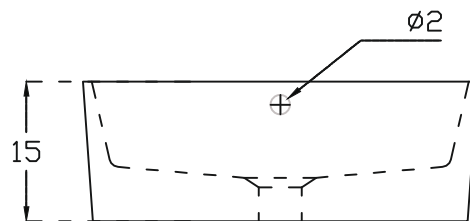

Unit : cm

PLAN VIEW

FRONT ELEVATION

**FLAVIA**

Catalogue No. : Q177140110

Item Description : OTC basin (With tap platform) Flavia Neo

Size : L X W X H  
46 X 46 X 15 cm

Unit : cm