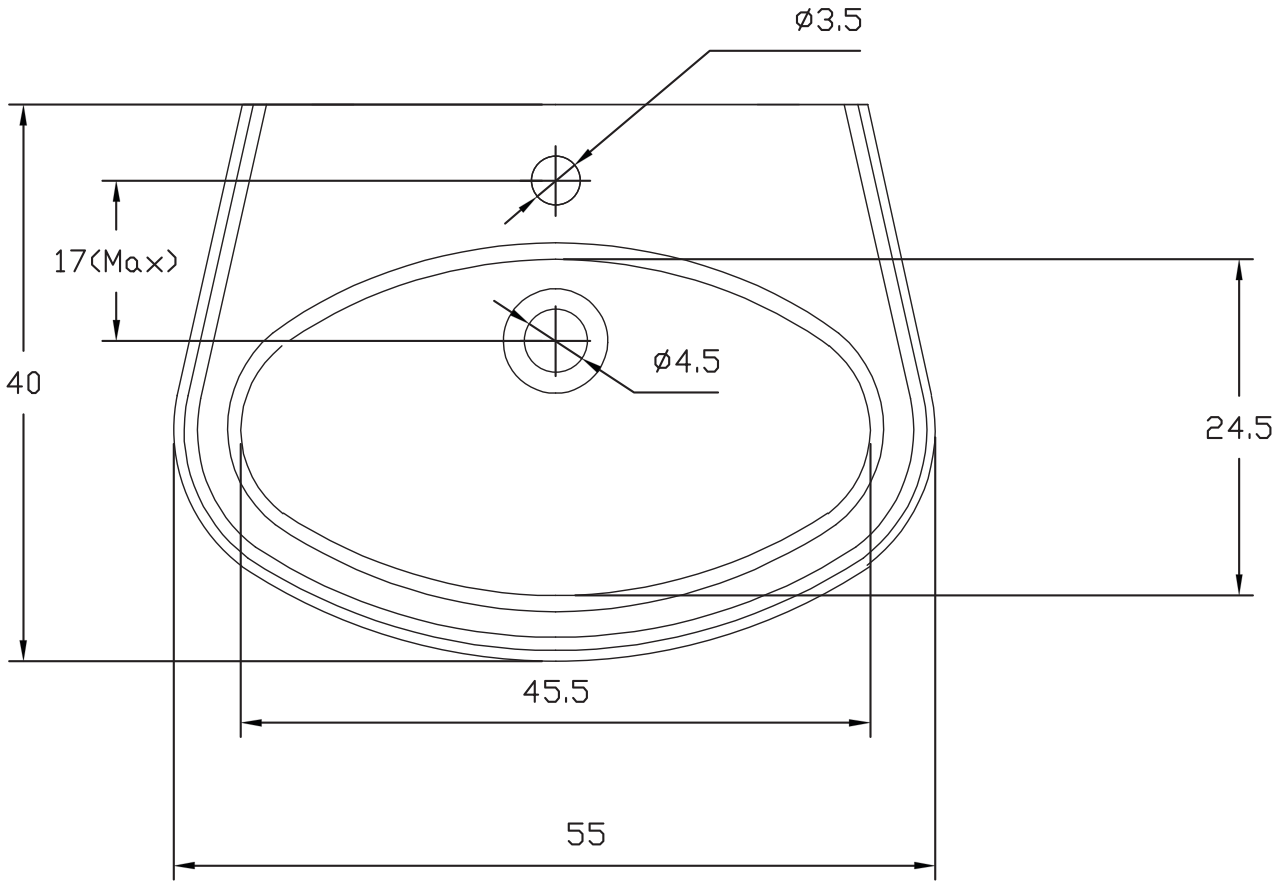

Unit : cm

FLAVIA	
Catalogue No.	: Q177110210
Item Description	: Wall hung basin 550 mm
Size	: L X W X H
	55 X 40 X 24.5 cm
Unit	: cm

Products subject to technical modifications & design deviations
Specification subject to change without prior notice