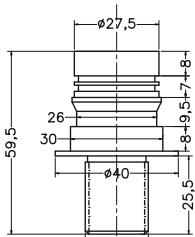

Unit : mm

MAIN BODY ASSLY.

NIPPLE

MAIN BODY ASSLY.

FLANGE

AL BANO	
Catalogue No.	: Q153126120
Item Description	: Spout with diverter
Product Raw Material	: Brass
ALL DIMENSIONS ARE IN MM	
Scale	NTS
Sheet Size	A4