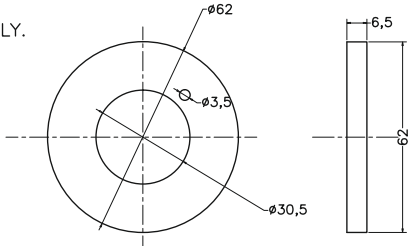

Unit : mm

MAIN BODY ASSLY.

NIPPLE

MAIN BODY ASSLY.

FLANGE

AL BANO	
Catalogue No.	: Q153126120
Item Description	: Spout with diverter
Product Raw Material	: Brass
ALL DIMENSIONS ARE IN MM	
Scale	NTS
Sheet Size	A4