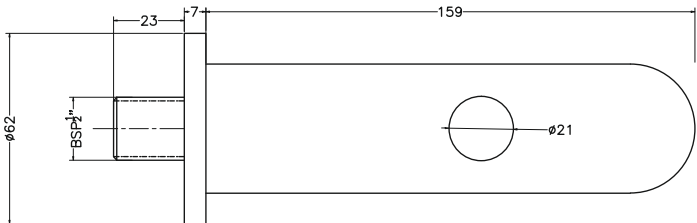

Unit : mm

MAIN BODY ASSLY.

NIPPLE

MAIN BODY ASSLY.

FLANGE

AL BANO	
Catalogue No.	: Q153126120
Item Description	: Spout with diverter
Product Raw Material	: Brass
ALL DIMENSIONS ARE IN MM	
Scale	NTS
Sheet Size	A4