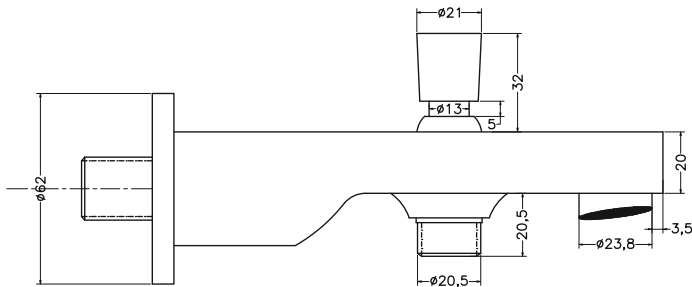

Unit : mm

MAIN BODY ASSLY.

NIPPLE

MAIN BODY ASSLY.

FLANGE

AL BANO	
Catalogue No.	: Q153126120
Item Description	: Spout with diverter
Product Raw Material	: Brass
ALL DIMENSIONS ARE IN MM	
Scale	NTS
Sheet Size	A4