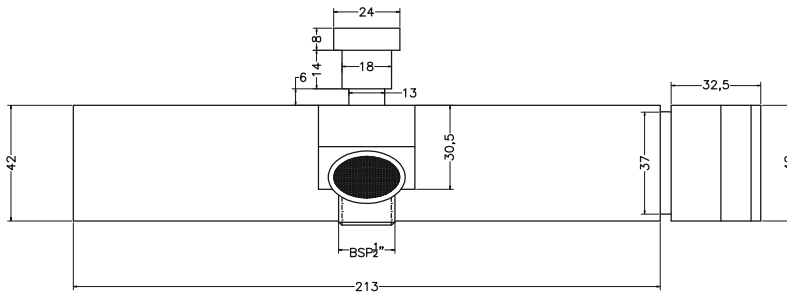

Unit : mm

MAIN BODY ASSLY.

MAIN BODY ASSLY.

**AL BANO**

**Catalogue No.** : Q153121120  
**Item Description** : Single lever bath mixer for exposed fitting  
**Product Raw Material** : Brass

**ALL DIMENSIONS ARE IN MM**

<b>Scale</b>	<b>NTS</b>
<b>Sheet Size</b>	<b>A4</b>

This Drawing remain the property of QUEEO. It must not, even in part, be reproduced or may available to unauthorised person without express concerned of QUEEO.