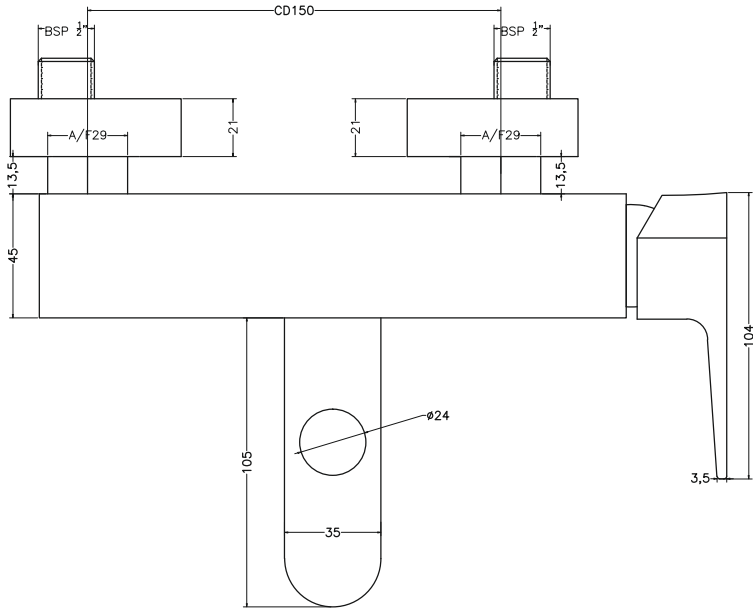

Unit : mm

MAIN BODY ASSLY.

MAIN BODY ASSLY.

**AL BANO**

**Catalogue No.** : Q153121120  
**Item Description** : Single lever bath mixer for exposed fitting  
**Product Raw Material** : Brass

**ALL DIMENSIONS ARE IN MM**

<b>Scale</b>	<b>NTS</b>
<b>Sheet Size</b>	<b>A4</b>

This Drawing remain the property of QUEEO. It must not, even in part, be reproduced or may available to unauthorised person without express concerned of QUEEO.