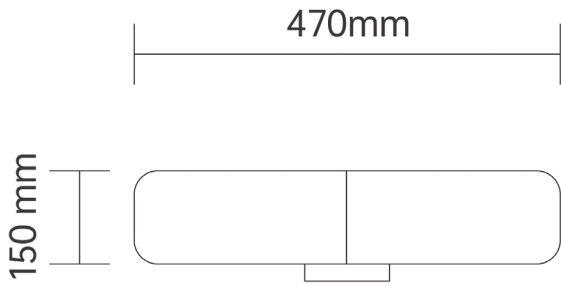

Unit : mm

ASTER - OVER THE COUNTER BASIN	
Catalogue No.	: Q117140110
Item Description	: Aster Over the Counter Basin
ALL DIMENSIONS ARE IN MM	
Scale	NTS
Sheet Size	A4

This Drawing remain the property of QUEO. It must not, even in part, be reproduced or may available to unauthorised person without express concerned of QUEO.