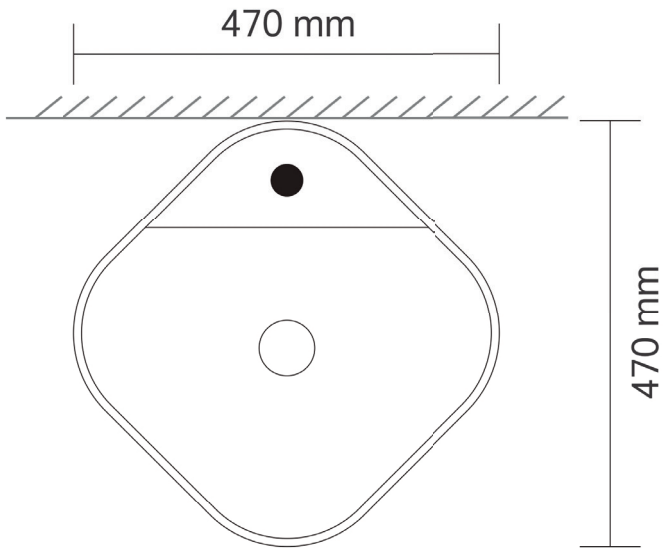

Unit : mm

ASTER - OVER THE COUNTER BASIN	
Catalogue No.	: Q117140110
Item Description	: Aster Over the Counter Basin
ALL DIMENSIONS ARE IN MM	
Scale	NTS
Sheet Size	A4

This Drawing remain the property of QUEO. It must not, even in part, be reproduced or may available to unauthorised person without express concerned of QUEO.