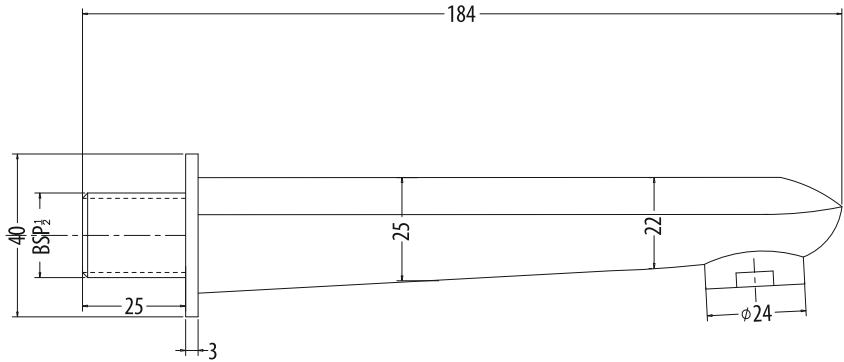

Unit : mm

ASTER	
Catalogue No.	: Q113126120
Item Description	: Wall mounted bath spout
Product Raw Material	: Brass
ALL DIMENSIONS ARE IN MM	
Scale	NTS
Sheet Size	A4

This Drawing remain the property of QUEO. It must not, even in part, be reproduced or may available to unauthorised person without express concerned of QUEO.