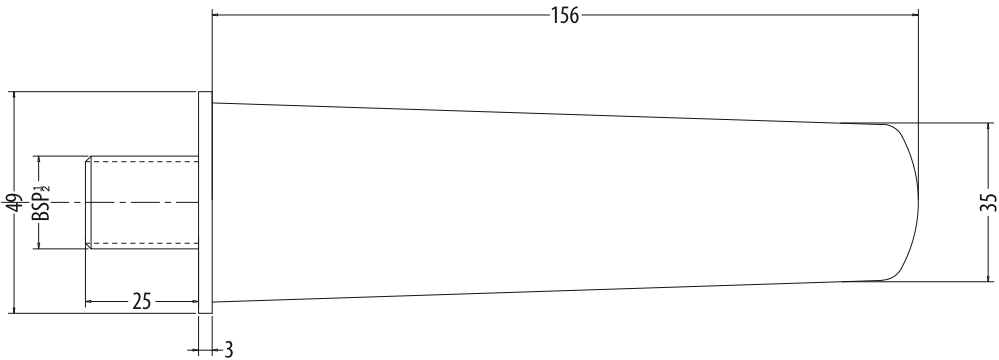

Unit : mm

ASTER	
Catalogue No.	: Q113126120
Item Description	: Wall mounted bath spout
Product Raw Material	: Brass
ALL DIMENSIONS ARE IN MM	
Scale	NTS
Sheet Size	A4

This Drawing remain the property of QUEO. It must not, even in part, be reproduced or may available to unauthorised person without express concerned of QUEO.