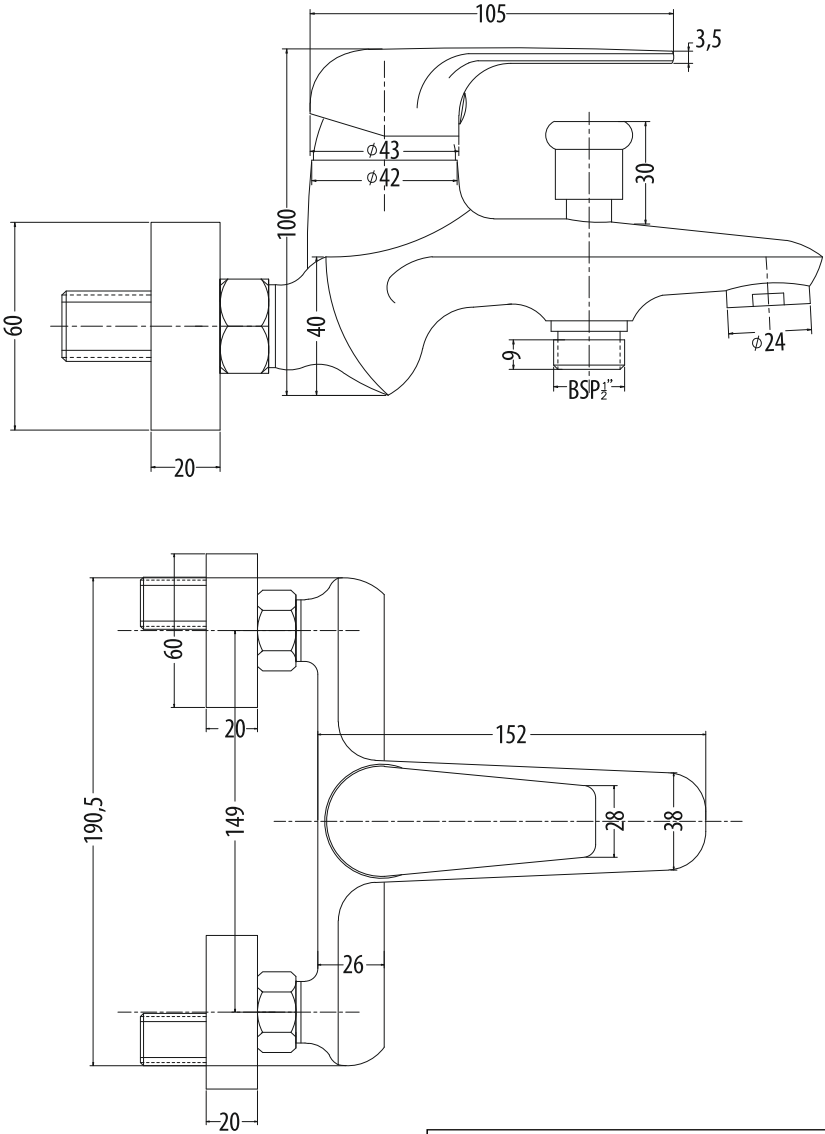

Unit : mm

<b>ASTER</b>	
<b>Catalogue No.</b>	: Q113121120
<b>Item Description</b>	: Exposed bath & shower mixer
<b>Product Raw Material</b>	: Brass
<b>ALL DIMENSIONS ARE IN MM</b>	
<b>Scale</b>	NTS
<b>Sheet Size</b>	A4