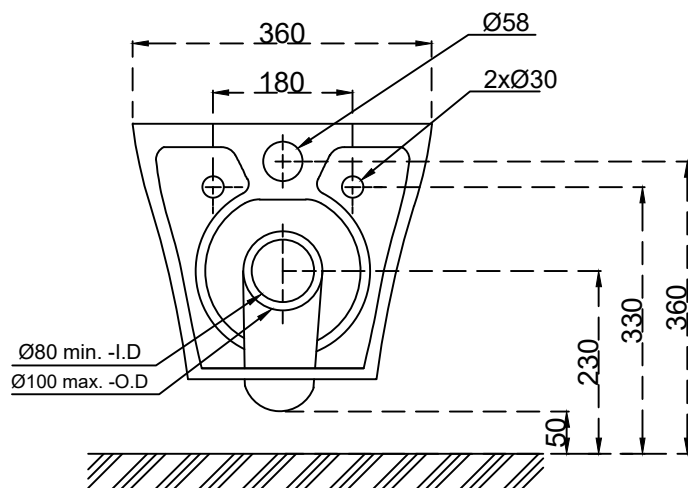

PLAN -VIEW

FLOOR - LEVEL

SECTIONAL -VIEW

BACK -VIEW

SIDE -VIEW

QUEO		
CATALOGUE NO : Q1172401		
ITEM DESCRIPTION: WALL MOUNTED ASTER		
DRAWN:	Sandeep Dhankhar	UNIT:mm
CHECKED:		SCALE:1:1
APPROVED :		DRAWING:NO:04
DATE:11.08.2020		REV:NO:00