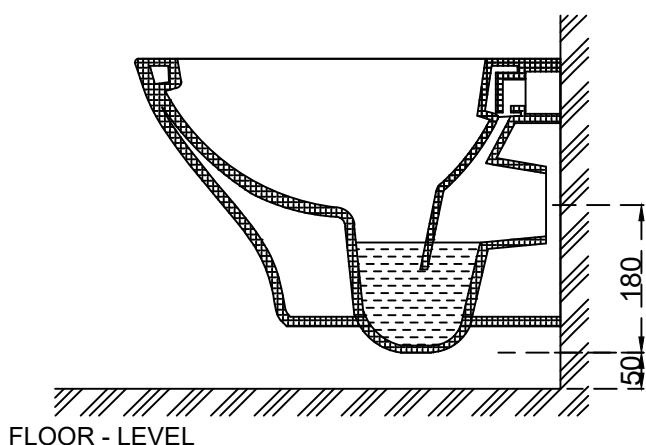

PLAN -VIEW

FLOOR - LEVEL

SECTIONAL -VIEW

BACK -VIEW

SIDE -VIEW

QUEO		
CATALOGUE NO : Q1172401		
ITEM DESCRIPTION: WALL MOUNTED ASTER		
DRAWN:	Sandeep Dhankhar	UNIT:mm
CHECKED:		SCALE:1:1
APPROVED :		DRAWING:NO:04
DATE:11.08.2020		REV:NO:00