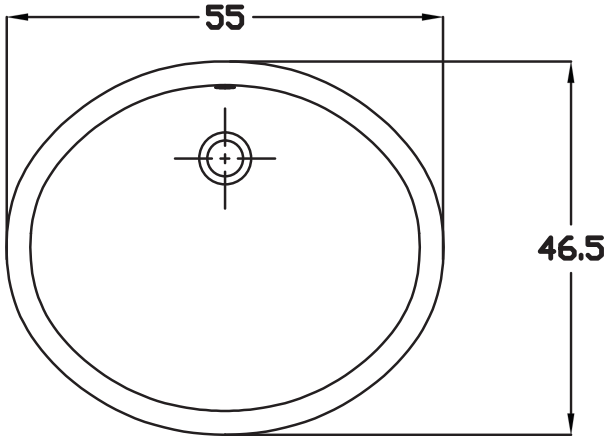

Unit : cm

SPAZIO IN

Catalogue No. : Q757150310

Item Description : Under counter basin 550 mm

Size : L X W X H

55 X 46.5 X 19 cm

Unit : cm

Products subject to technical modifications & design deviations
Specification subject to change without prior notice