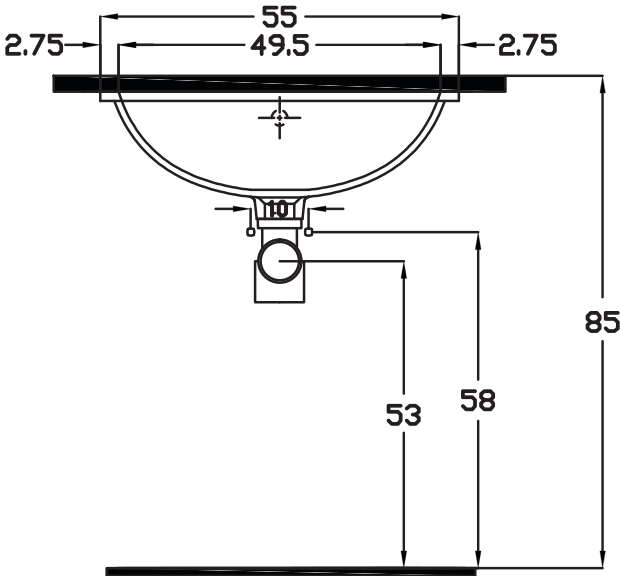

Unit : cm

SPAZIO IN

Catalogue No. : Q757150310

Item Description : Under counter basin 550 mm

Size : L X W X H

55 X 46.5 X 19 cm

Unit : cm

Products subject to technical modifications & design deviations
Specification subject to change without prior notice