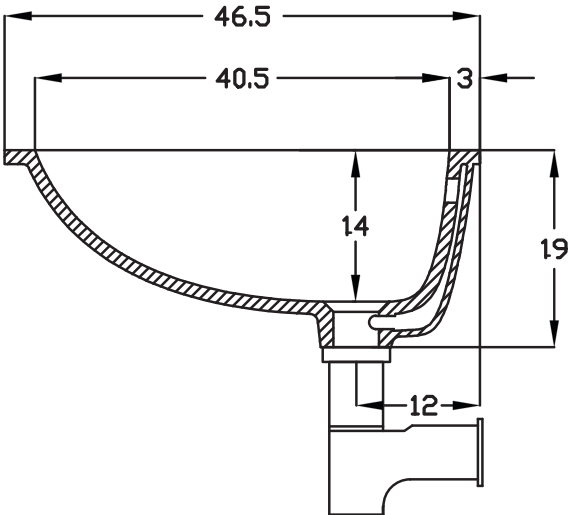

Unit : cm

SPAZIO IN

Catalogue No. : Q757150310

Item Description : Under counter basin 550 mm

Size : L X W X H

55 X 46.5 X 19 cm

Unit : cm

Products subject to technical modifications & design deviations
Specification subject to change without prior notice