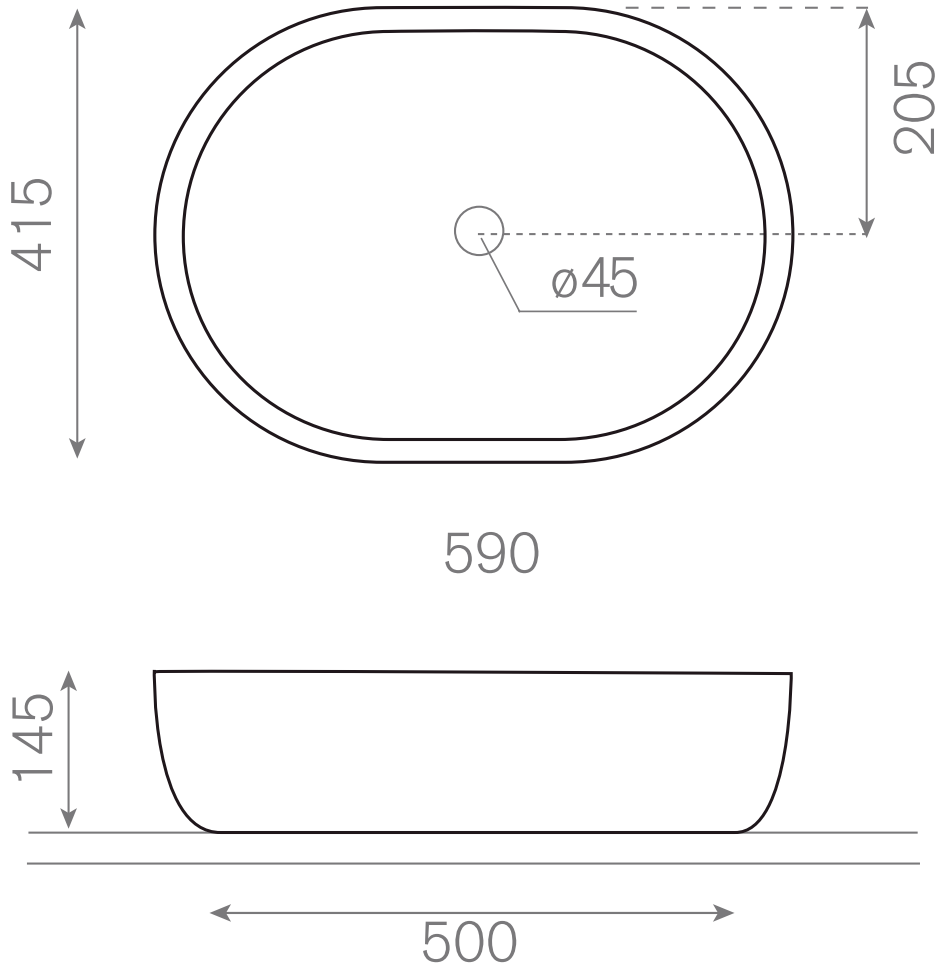

Unit : cm

F-FLORETTE FLOREAL ROSSO

Catalogue No. : Q807141910

Item Description : Over-the-counter Basin
(rectangolo) (without Tap Platform)

Size : L X W X H
59 X 41.5 X 14.5 cm

Unit : cm