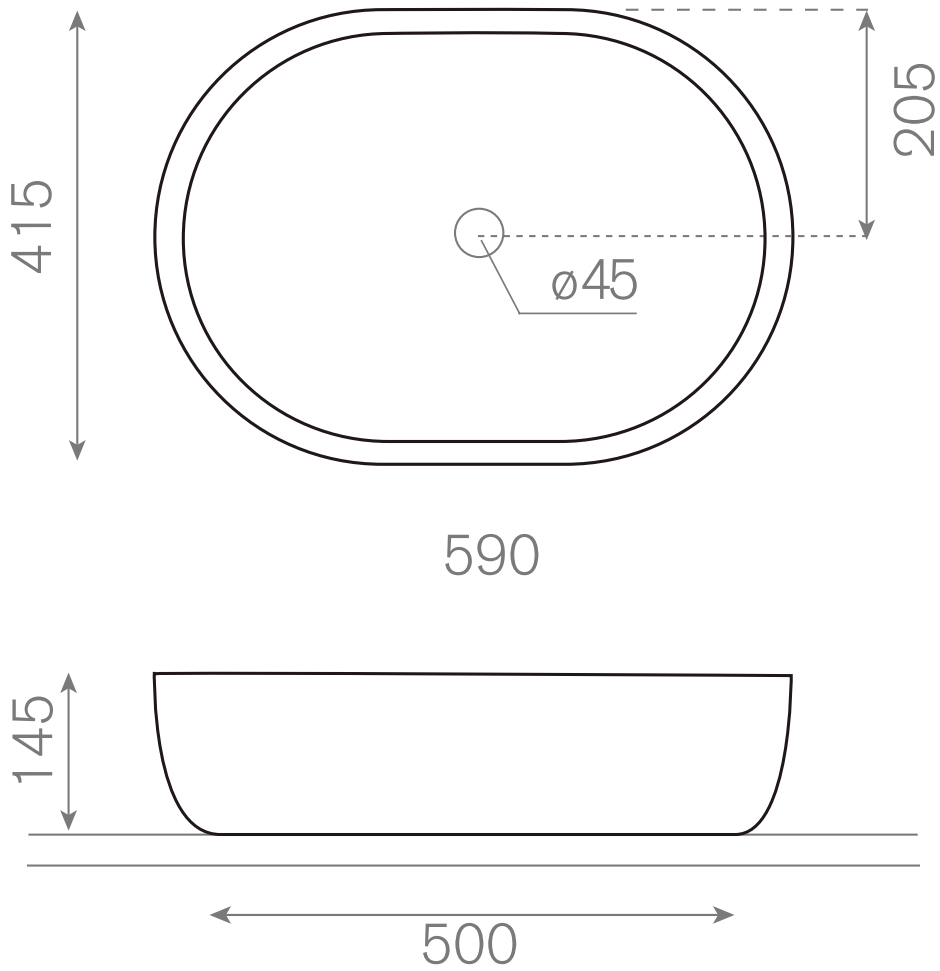

Unit : cm

F-FLORETTE FLOREAL BLU

Catalogue No. : Q807141810

Item Description : Over-the-counter Basin
(rectangolo) (without Tap Platform)

Size : L X W X H
59 X 41.5 X 14.5 cm

Unit : cm