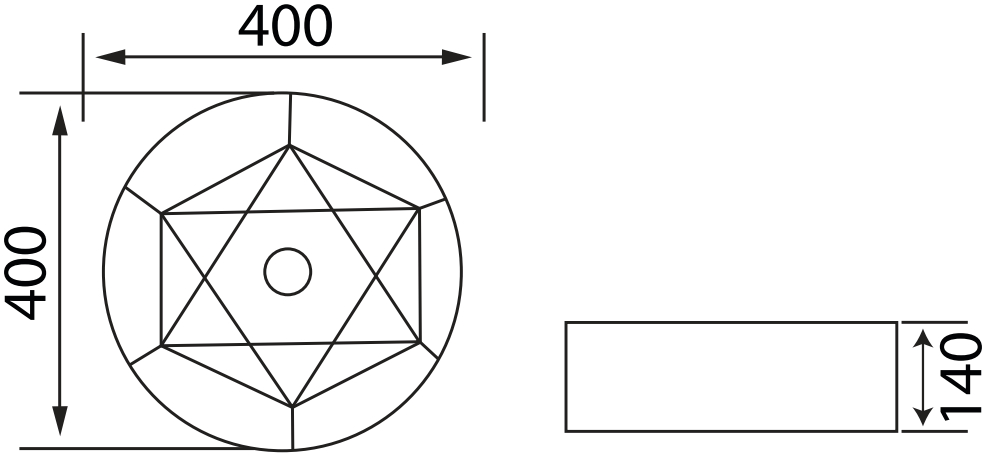

Unit : cm

Products subject to technical modifications & design deviations
Specification subject to change without prior notice

LAVABO	
Catalogue No.	: Q757142010
Item Description	: Qubik Over the counter basin
Size	: L X W X H
	40 X 20 X 14 cm
Unit	: cm