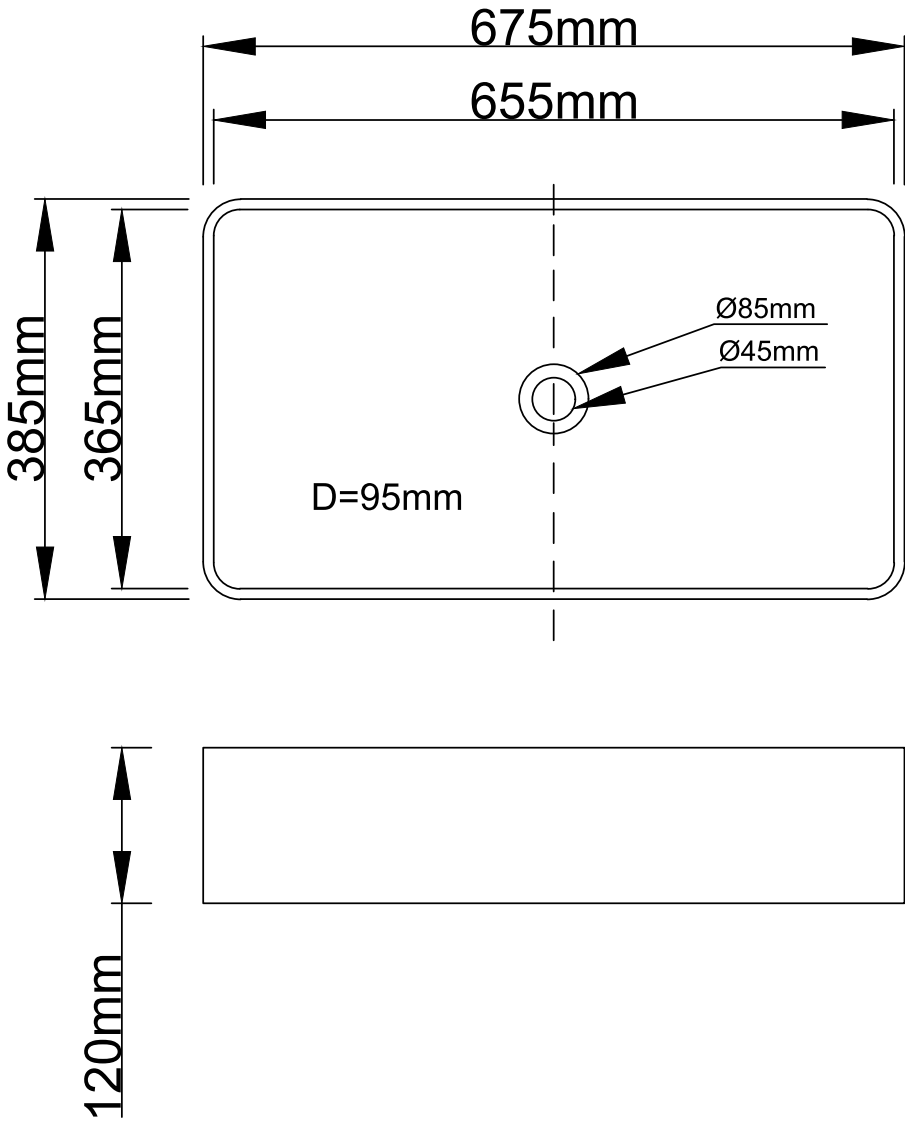

Unit : cm

FASCINO	
Catalogue No.	: Q757141810
Item Description	: Over The Counter Basin Rectangle
Size	: L X W X H
	67.5 X 38.5 X 12 cm
Unit	: cm

Products subject to technical modifications & design deviations
Specification subject to change without prior notice