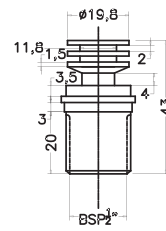

Unit : mm

SPOUT BACK

SPOUT

SPOUT FRONT

WALL FLANGE

NIPPLE

F-MOSAICO ORO	
Catalogue No.	: Q723126114
Item Description	: Wall mounted bath spout
Product Raw Material	: Brass
ALL DIMENSIONS ARE IN MM	
Scale	NTS
Sheet Size	A4