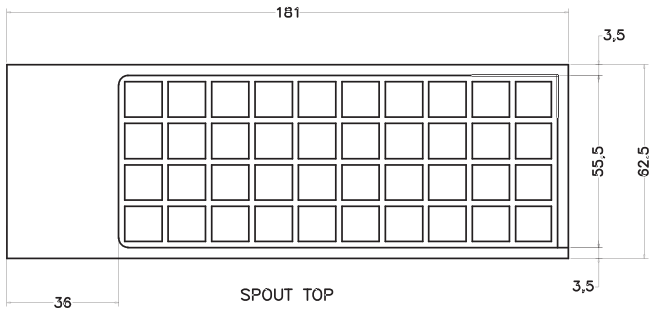

Unit : mm

SPOUT BACK

SPOUT

SPOUT FRONT

WALL FLANGE

NIPPLE

F-MOSAICO ORO	
Catalogue No.	: Q723126114
Item Description	: Wall mounted bath spout
Product Raw Material	: Brass
ALL DIMENSIONS ARE IN MM	
Scale	NTS
Sheet Size	A4