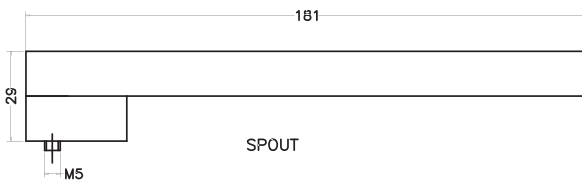

Unit : mm

SPOUT BACK

SPOUT

SPOUT FRONT

WALL FLANGE

NIPPLE

F-MOSAICO ORO	
Catalogue No.	: Q723126114
Item Description	: Wall mounted bath spout
Product Raw Material	: Brass
ALL DIMENSIONS ARE IN MM	
Scale	NTS
Sheet Size	A4