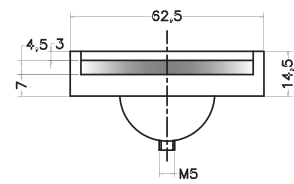

Unit : mm

SPOUT BACK

SPOUT

SPOUT FRONT

WALL FLANGE

NIPPLE

F-MOSAICO ORO	
Catalogue No.	: Q723126114
Item Description	: Wall mounted bath spout
Product Raw Material	: Brass
ALL DIMENSIONS ARE IN MM	
Scale	NTS
Sheet Size	A4