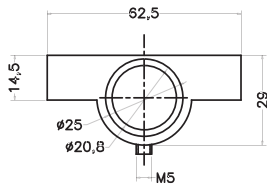

Unit : mm

SPOUT BACK

SPOUT

SPOUT FRONT

WALL FLANGE

NIPPLE

F-MOSAICO ORO	
Catalogue No.	: Q723126114
Item Description	: Wall mounted bath spout
Product Raw Material	: Brass
ALL DIMENSIONS ARE IN MM	
Scale	NTS
Sheet Size	A4