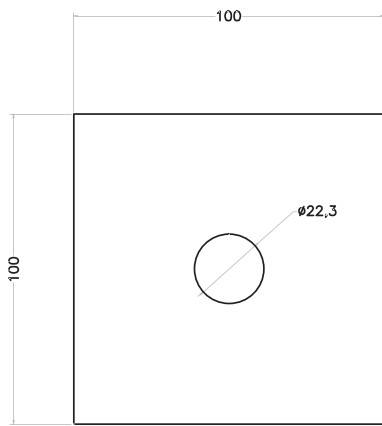

Unit : mm

SPOUT BACK

SPOUT

SPOUT FRONT

WALL FLANGE

NIPPLE

F-MOSAICO ORO	
Catalogue No.	: Q723126114
Item Description	: Wall mounted bath spout
Product Raw Material	: Brass
ALL DIMENSIONS ARE IN MM	
Scale	NTS
Sheet Size	A4