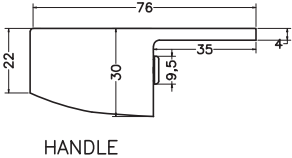

Unit : mm

|                                 |  |
|---------------------------------|--|
| <b>F-MOSAICO ORO</b>            |  |
| <b>Catalogue No.</b>            | <b>: Q723123114</b>  |
| <b>Item Description</b>         | <b>: Single lever bath &amp; shower mixer for concealed installation</b> |
| <b>Product Raw Material</b>     | <b>: Brass</b>   |
| <b>ALL DIMENSIONS ARE IN MM</b> |  |
| <b>Scale</b>                    | <b>NTS</b>   |
| <b>Sheet Size</b>               | <b>A4</b>  |
|                                 |  |