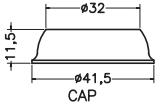

Unit : mm

|                                 |  |
|---------------------------------|--|
| <b>F-MOSAICO ORO</b>            |  |
| <b>Catalogue No.</b>            | <b>: Q723123114</b>  |
| <b>Item Description</b>         | <b>: Single lever bath &amp; shower mixer for concealed installation</b> |
| <b>Product Raw Material</b>     | <b>: Brass</b>   |
| <b>ALL DIMENSIONS ARE IN MM</b> |  |
| <b>Scale</b>                    | <b>NTS</b>   |
| <b>Sheet Size</b>               | <b>A4</b>  |
|                                 |  |