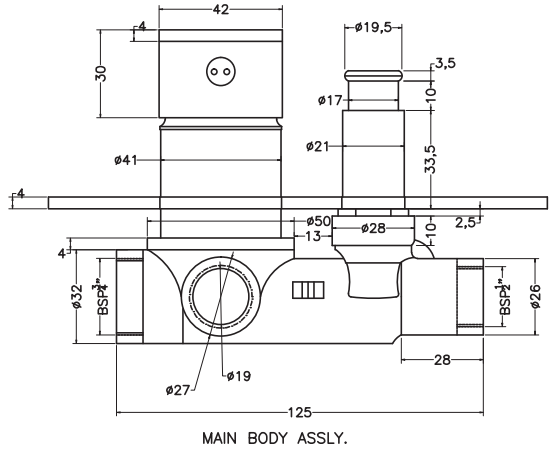

Unit : mm

|                                 |  |
|---------------------------------|--|
| <b>F-MOSAICO ORO</b>            |  |
| <b>Catalogue No.</b>            | <b>: Q723123114</b>  |
| <b>Item Description</b>         | <b>: Single lever bath &amp; shower mixer for concealed installation</b> |
| <b>Product Raw Material</b>     | <b>: Brass</b>   |
| <b>ALL DIMENSIONS ARE IN MM</b> |  |
| <b>Scale</b>                    | <b>NTS</b>   |
| <b>Sheet Size</b>               | <b>A4</b>  |
|                                 |  |