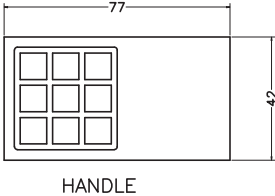

Unit : mm

|                                 |  |
|---------------------------------|--|
| <b>F-MOSAICO ORO</b>            |  |
| <b>Catalogue No.</b>            | <b>: Q723123114</b>  |
| <b>Item Description</b>         | <b>: Single lever bath &amp; shower mixer for concealed installation</b> |
| <b>Product Raw Material</b>     | <b>: Brass</b>   |
| <b>ALL DIMENSIONS ARE IN MM</b> |  |
| <b>Scale</b>                    | <b>NTS</b>   |
| <b>Sheet Size</b>               | <b>A4</b>  |
|                                 |  |