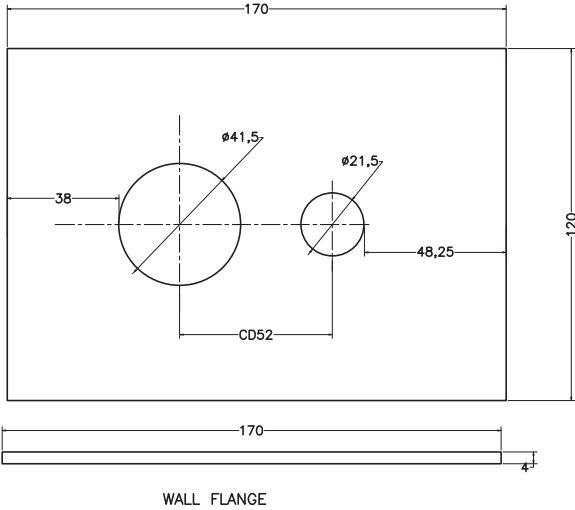

Unit : mm

|                                 |  |
|---------------------------------|--|
| <b>F-MOSAICO ORO</b>            |  |
| <b>Catalogue No.</b>            | <b>: Q723123114</b>  |
| <b>Item Description</b>         | <b>: Single lever bath &amp; shower mixer for concealed installation</b> |
| <b>Product Raw Material</b>     | <b>: Brass</b>   |
| <b>ALL DIMENSIONS ARE IN MM</b> |  |
| <b>Scale</b>                    | <b>NTS</b>   |
| <b>Sheet Size</b>               | <b>A4</b>  |
|                                 |  |