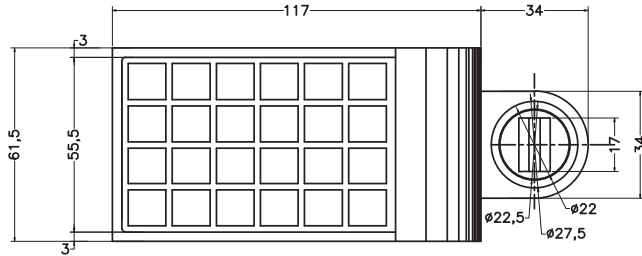

Unit : mm

MAIN BODY ASSLY.

MAIN BODY ASSLY.

F-MOSAICO ORO	
Catalogue No.	: Q723111120
Item Description	: Single lever basin mixer
Product Raw Material	: Brass
ALL DIMENSIONS ARE IN MM	
Scale	NTS
Sheet Size	A4