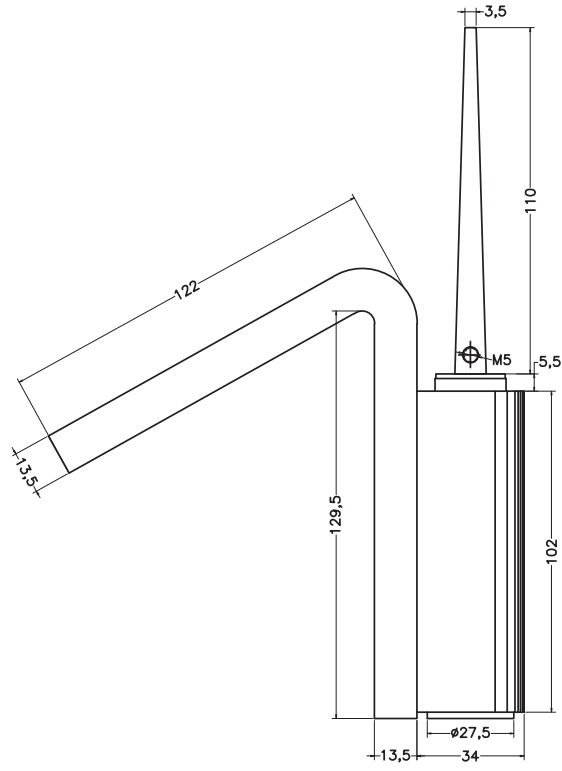

Unit : mm

MAIN BODY ASSLY.

MAIN BODY ASSLY.

F-MOSAICO ORO	
Catalogue No.	: Q723111120
Item Description	: Single lever basin mixer
Product Raw Material	: Brass
ALL DIMENSIONS ARE IN MM	
Scale	NTS
Sheet Size	A4