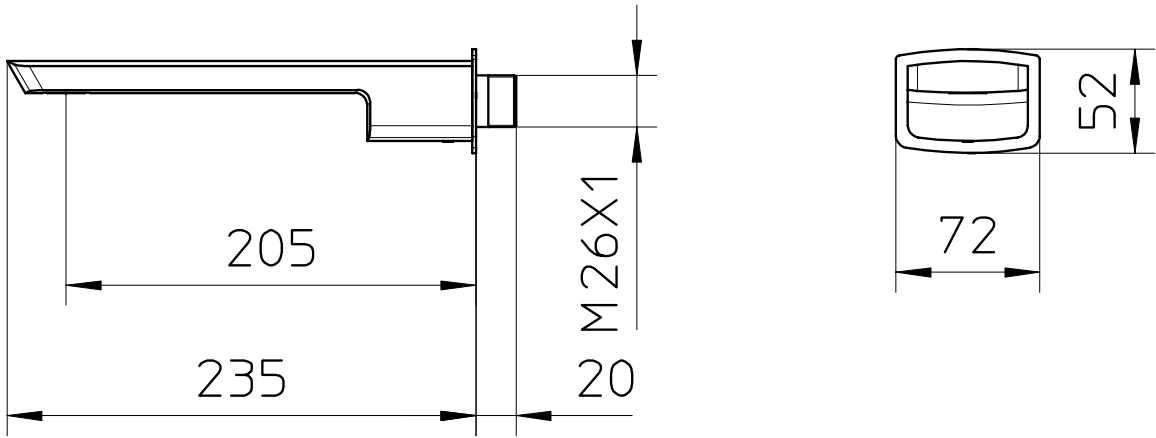

Unit : mm

F-MISURA	
Catalogue No.	: Q663126120
Item Description	: Wall Mounted Spout
Product Raw Material	: Brass
ALL DIMENSIONS ARE IN MM	
Scale	NTS
Sheet Size	A4

This Drawing remain the property of QUEO. It must not, even in part, be reproduced or may available to unauthorised person without express concerned of QUEO.