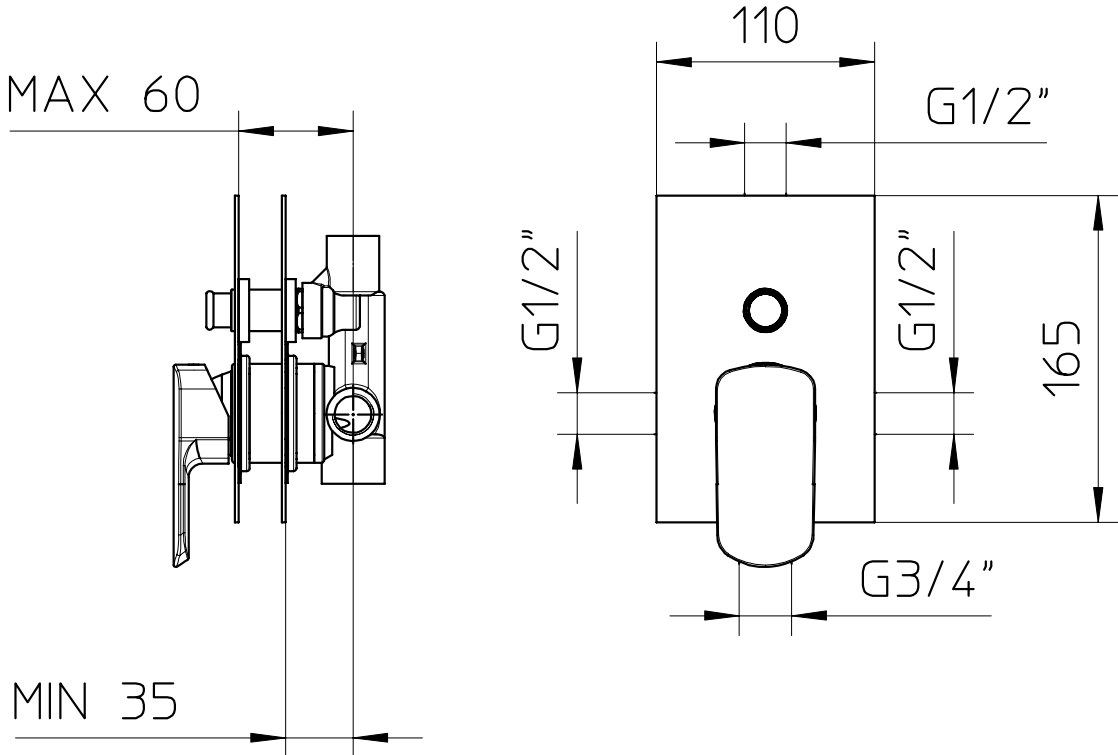

Unit : mm

F-MISURA (DARK BRUSHED NICKEL)	
Catalogue No.	: Q663123626
Item Description	: Single Lever Bath & Shower Mixer For Concealed Installation
Product Raw Material	: Brass
ALL DIMENSIONS ARE IN MM	
Scale	NTS
Sheet Size	A4