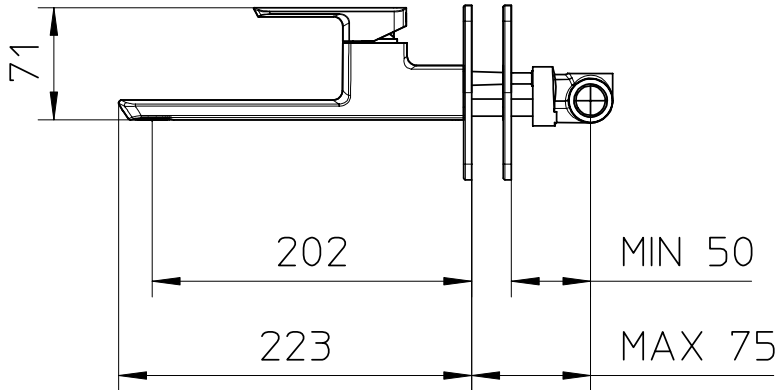

Unit : mm

F-MISURA (MATT BLACK)	
Catalogue No.	: Q663117424
Item Description	: Wall Mounted Single Lever Basin Mixer For Concealed Installation
Product Raw Material	: Brass
ALL DIMENSIONS ARE IN MM	
Scale	NTS
Sheet Size	A4