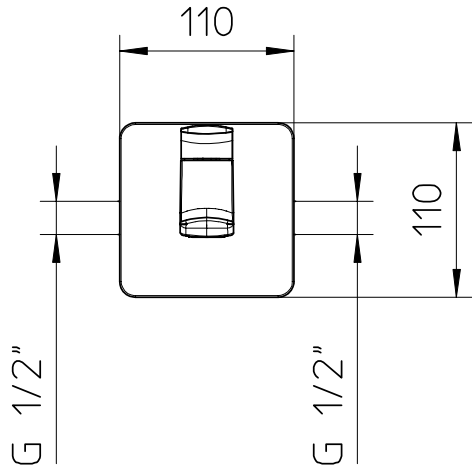

Unit : mm

F-MISURA (MATT BLACK)	
Catalogue No.	: Q663117424
Item Description	: Wall Mounted Single Lever Basin Mixer For Concealed Installation
Product Raw Material	: Brass
ALL DIMENSIONS ARE IN MM	
Scale	NTS
Sheet Size	A4