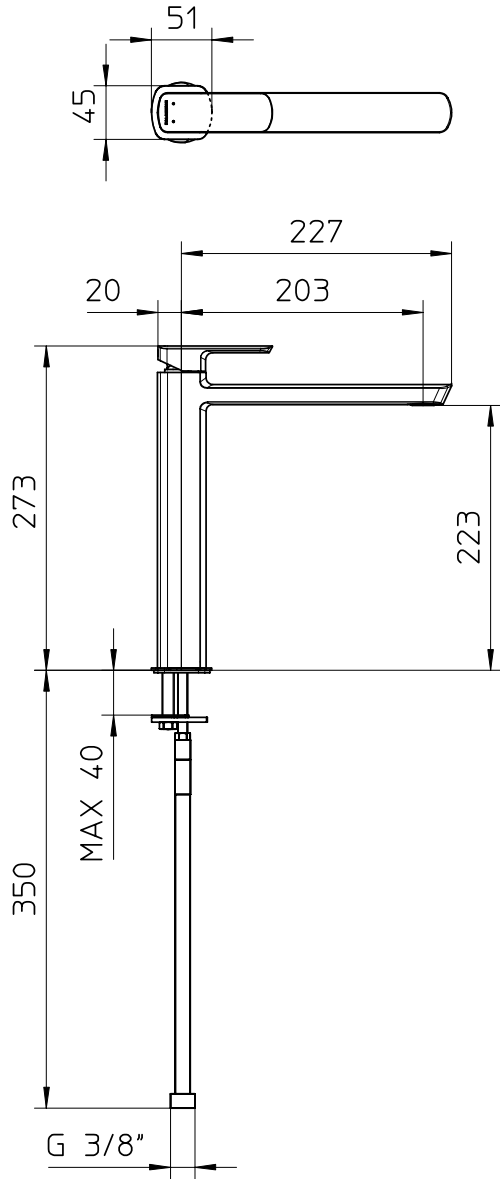

Unit : mm

<b>F-MISURA (MATT BLACK)</b>	
<b>Catalogue No.</b>	<b>: Q663114424</b>
<b>Item Description</b>	<b>: Single Lever Tall Basin Mixer</b>
<b>Product Raw Material</b>	<b>: Brass</b>
<b>ALL DIMENSIONS ARE IN MM</b>	
<b>Scale</b>	<b>NTS</b>
<b>Sheet Size</b>	<b>A4</b>