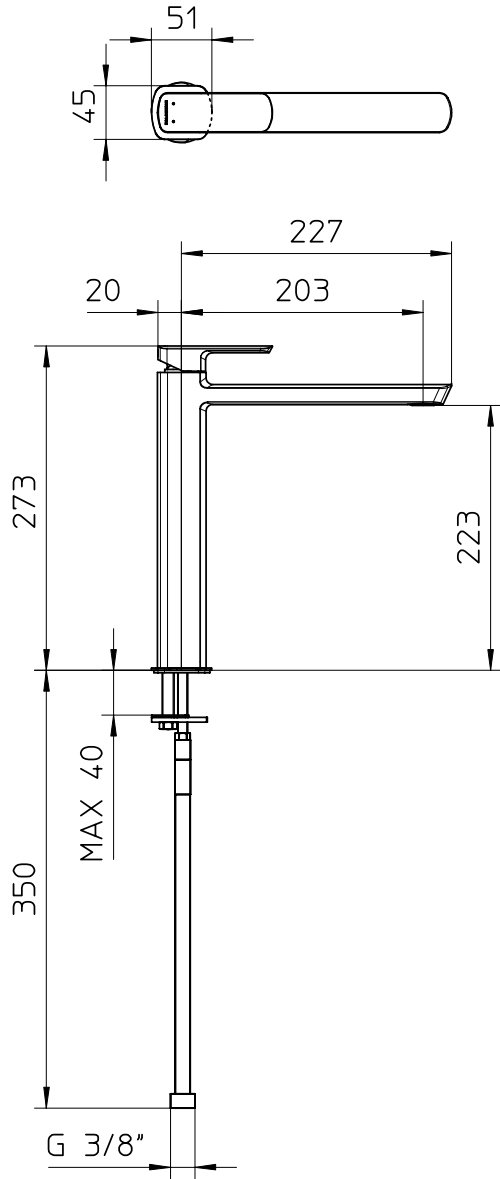

Unit : mm

<b>F-MISURA (GOLD)</b>	
<b>Catalogue No.</b>	: Q663114221
<b>Item Description</b>	: Single Lever Tall Basin Mixer
<b>Product Raw Material</b>	: Brass
<b>ALL DIMENSIONS ARE IN MM</b>	
<b>Scale</b>	NTS
<b>Sheet Size</b>	A4