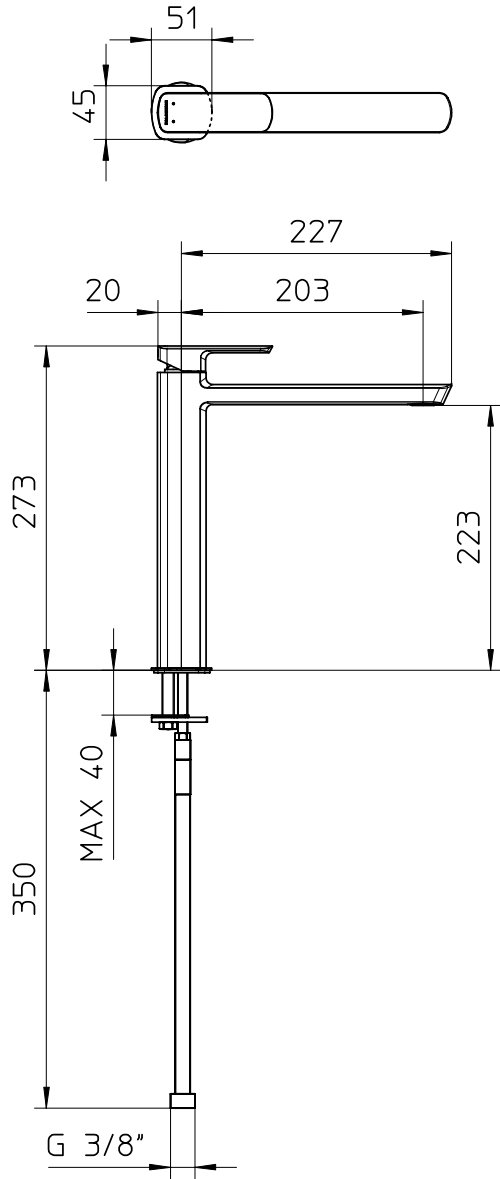

Unit : mm

<b>F-MISURA</b>	
<b>Catalogue No.</b>	: Q663114120
<b>Item Description</b>	: Single Lever Tall Basin Mixer
<b>Product Raw Material</b>	: Brass
<b>ALL DIMENSIONS ARE IN MM</b>	
<b>Scale</b>	NTS
<b>Sheet Size</b>	A4