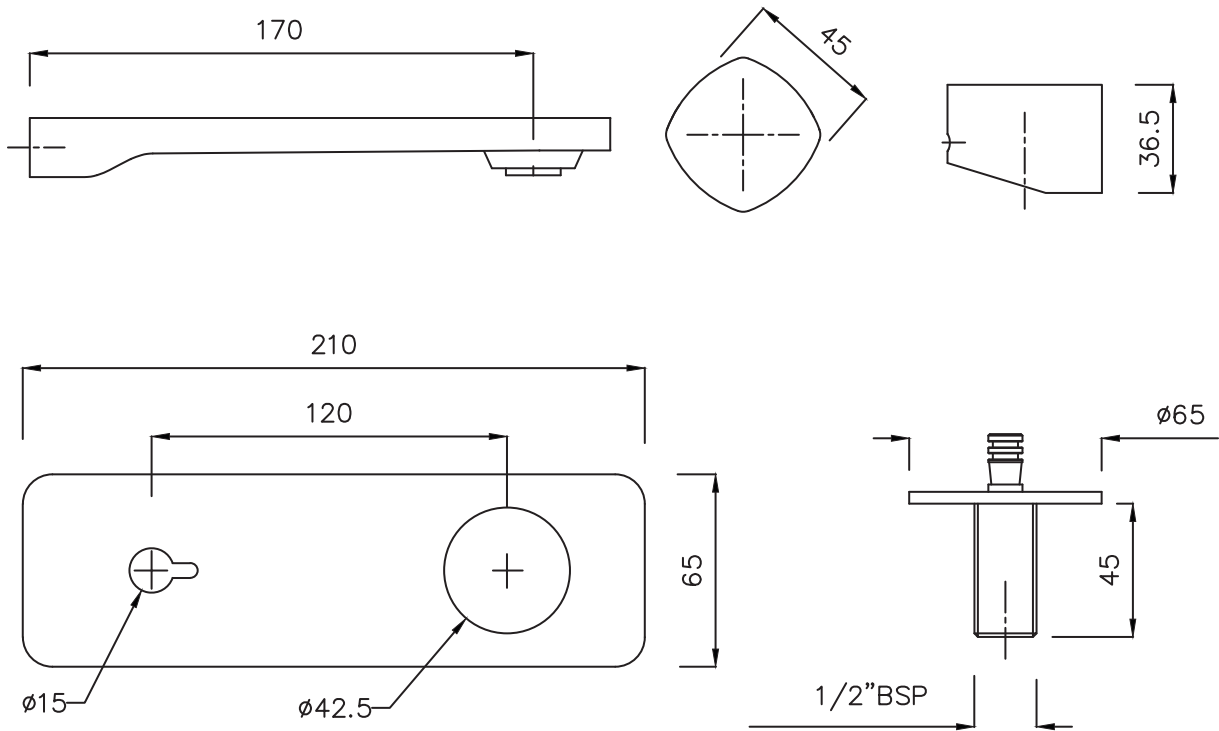

Unit : mm

F-FIORDO	
Catalogue No.	: Q613117120
Item Description	: Wall Mounted Single Lever Basin Mixer for Concealed Installation
Product Raw Material	: Brass
ALL DIMENSIONS ARE IN MM	
Scale	NTS
Sheet Size	A4