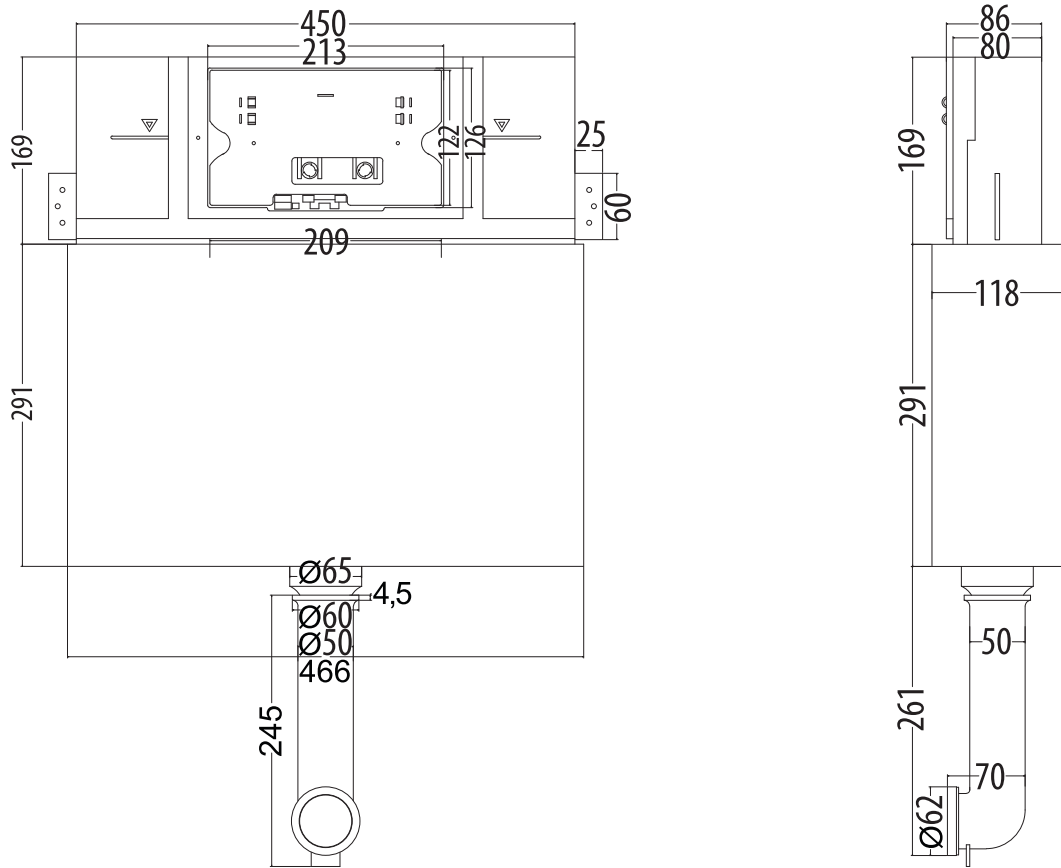

Unit : mm

CONCEALED CISTERN SISMA	
Catalogue No.	: Q507450100
Item Description	: Concealed cistern sisma
Product Raw Material	: Brass
ALL DIMENSIONS ARE IN MM	
Scale	NTS
Sheet Size	A4

This Drawing remain the property of QUEO. It must not, even in part, be reproduced or may available to unauthorised person without express concerned of QUEO.