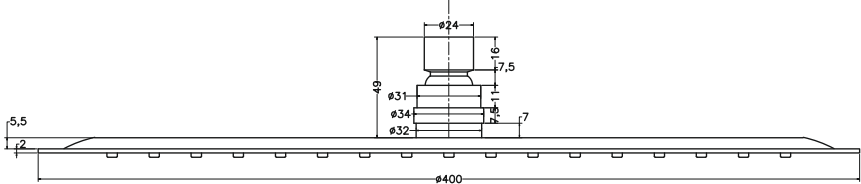

Unit : mm

MAIN BODY ASSLY.

MAIN BODY ASSLY.

AQUAPLAY	
Catalogue No.	: Q503141320
Item Description	: Overhead showers (Square)
Product Raw Material	: Brass
ALL DIMENSIONS ARE IN MM	
Scale	NTS
Sheet Size	A4