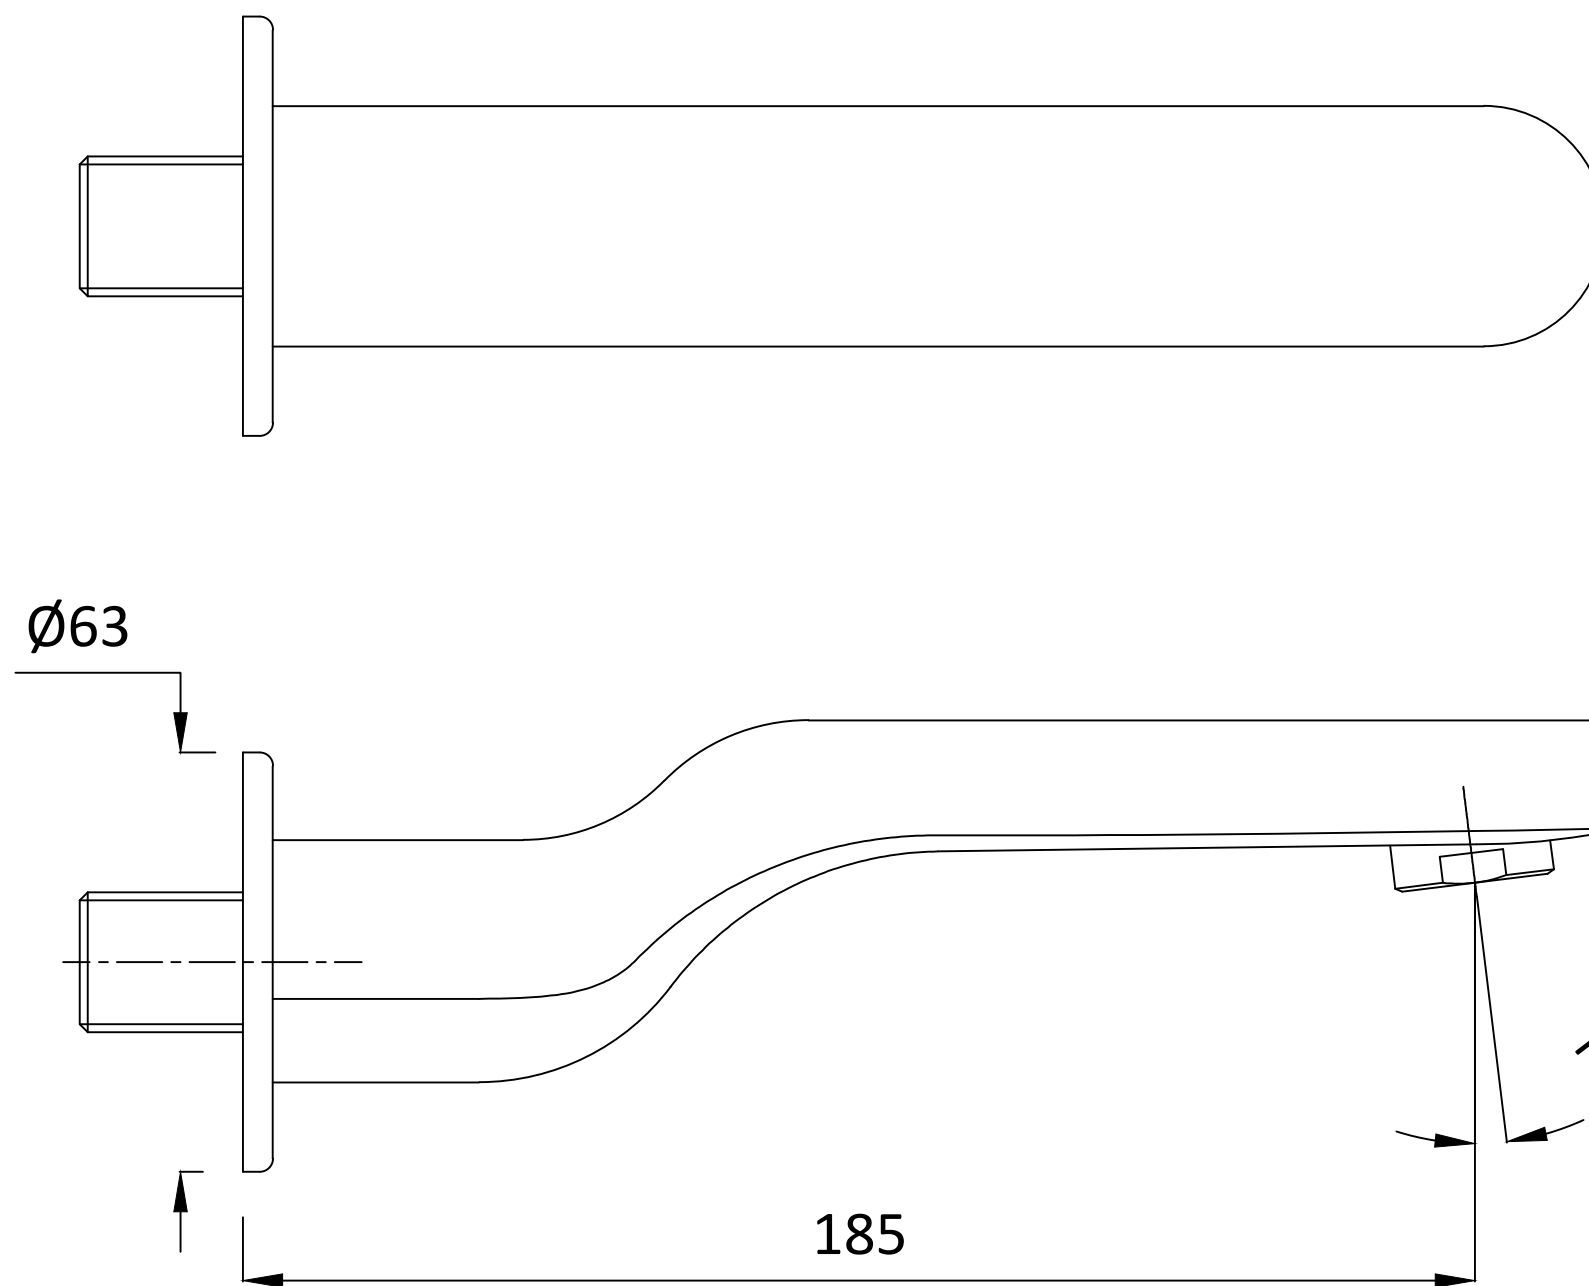

PART DESCRIPTION : BATH SPOUT

CAT. CODE : QF410009

LD/CD/RSC08022