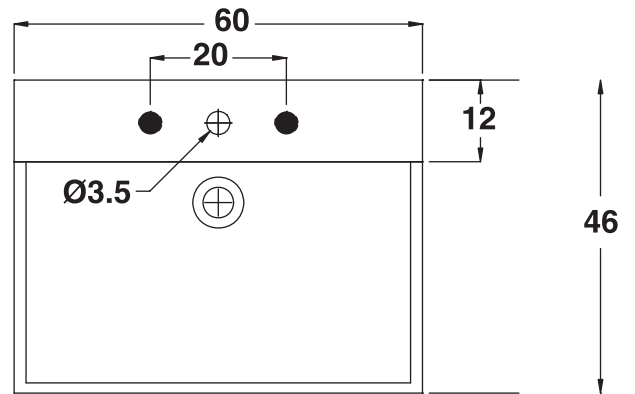

Unit : cm

FELISA

Catalogue No. : Q407140210

Item Description : Over the counter basin

Size : L X W X H  
60 X 46 X 13.5 cm

Unit : cm

Products subject to technical modifications & design deviations  
Specification subject to change without prior notice