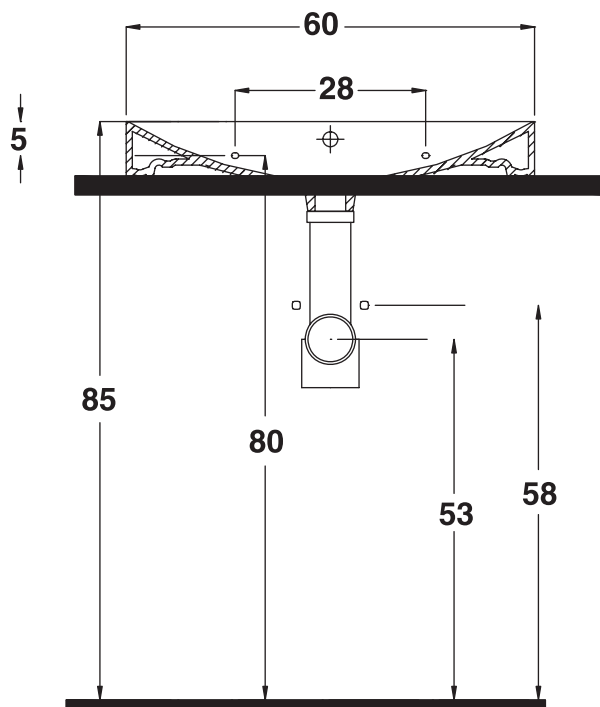

Unit : cm

FELISA

Catalogue No. : Q407140210

Item Description : Over the counter basin

Size : L X W X H  
60 X 46 X 13.5 cm

Unit : cm

Products subject to technical modifications & design deviations  
Specification subject to change without prior notice