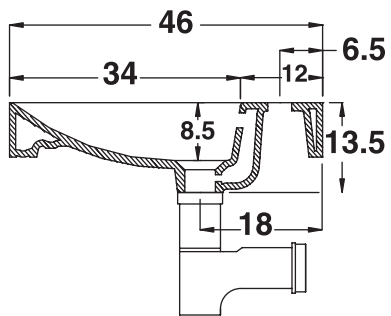

Unit : cm

FELISA

Catalogue No. : Q407140210

Item Description : Over the counter basin

Size : L X W X H  
60 X 46 X 13.5 cm

Unit : cm

Products subject to technical modifications & design deviations  
Specification subject to change without prior notice