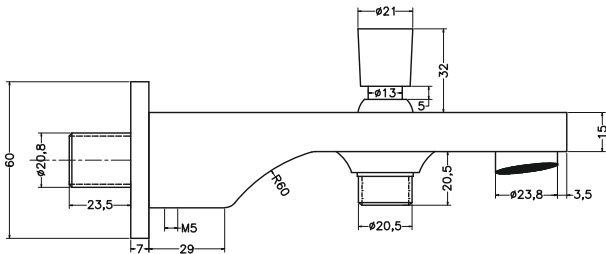

Unit : mm

MAIN BODY ASSLY.

MAIN BODY ASSLY.

NIPPLE

WALL FLANGE

NIPPLE

FELISA	
Catalogue No.	: Q403126220
Item Description	: Spout with diverter
Product Raw Material	: Brass
ALL DIMENSIONS ARE IN MM	
Scale	NTS
Sheet Size	A4