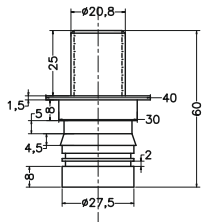

Unit : mm

MAIN BODY ASSLY.

MAIN BODY ASSLY.

NIPPLE

WALL FLANGE

NIPPLE

FELISA	
Catalogue No.	: Q403126220
Item Description	: Spout with diverter
Product Raw Material	: Brass
ALL DIMENSIONS ARE IN MM	
Scale	NTS
Sheet Size	A4