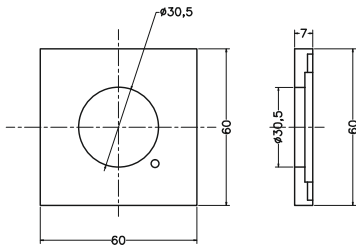

Unit : mm

MAIN BODY ASSLY.

MAIN BODY ASSLY.

NIPPLE

WALL FLANGE

NIPPLE

FELISA	
Catalogue No.	: Q403126220
Item Description	: Spout with diverter
Product Raw Material	: Brass
ALL DIMENSIONS ARE IN MM	
Scale	NTS
Sheet Size	A4