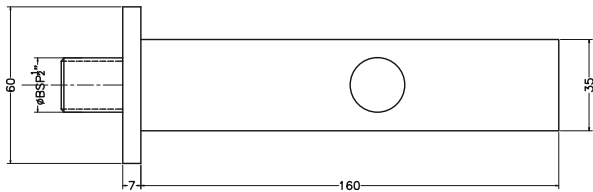

Unit : mm

MAIN BODY ASSLY.

MAIN BODY ASSLY.

NIPPLE

WALL FLANGE

NIPPLE

FELISA	
Catalogue No.	: Q403126220
Item Description	: Spout with diverter
Product Raw Material	: Brass
ALL DIMENSIONS ARE IN MM	
Scale	NTS
Sheet Size	A4