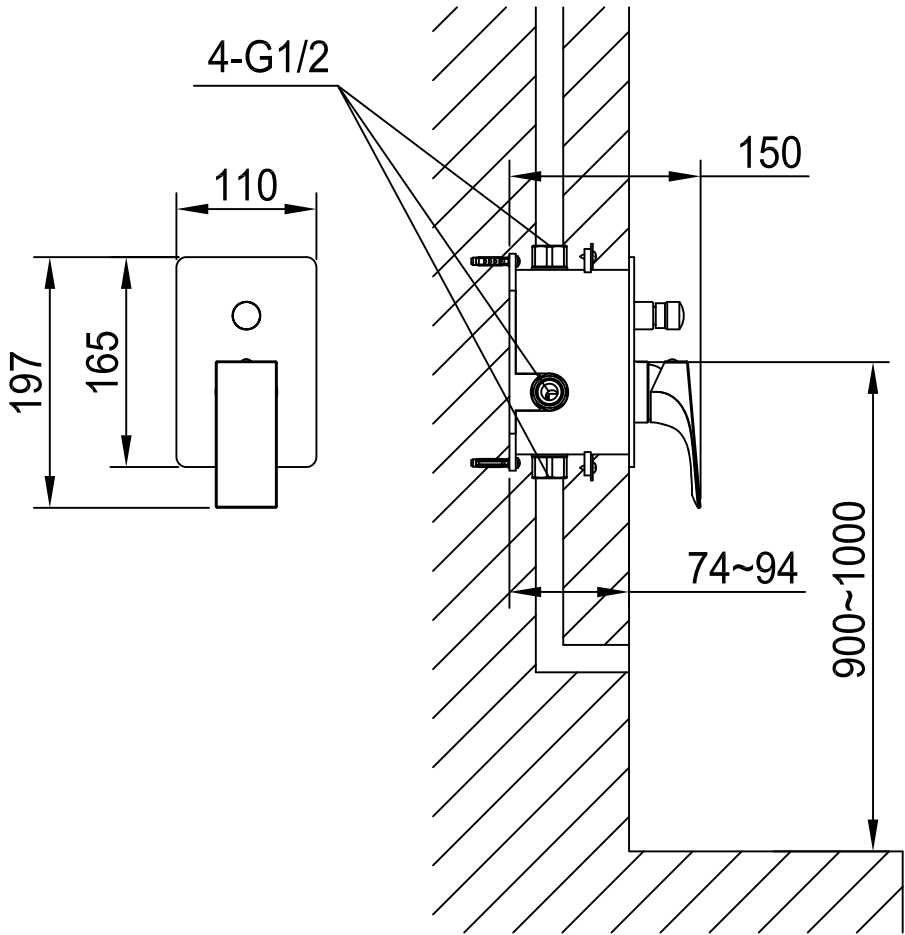

Unit : mm

ZELOS	
Catalogue No.	: Q363123120
Item Description	: Single Lever Bath & Shower Mixer for Concealed Installation
Product Raw Material	: Brass
ALL DIMENSIONS ARE IN MM	
Scale	NTS
Sheet Size	A4