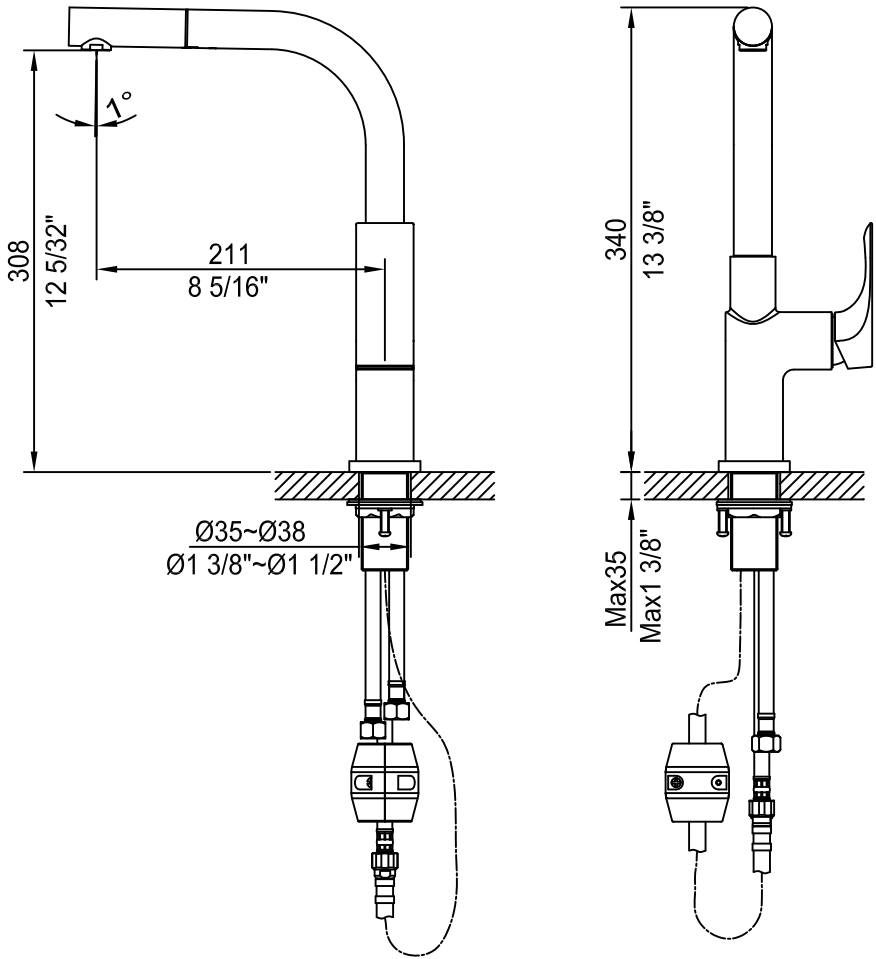

Unit : mm

ZELOS	
Catalogue No.	: Q363118220
Item Description	: Single Lever Pull-out Kitchen Faucet
Product Raw Material	: Brass
ALL DIMENSIONS ARE IN MM	
Scale	NTS
Sheet Size	A4

This Drawing remain the property of QUEO. It must not, even in part, be reproduced or may available to unauthorised person without express concerned of QUEO.