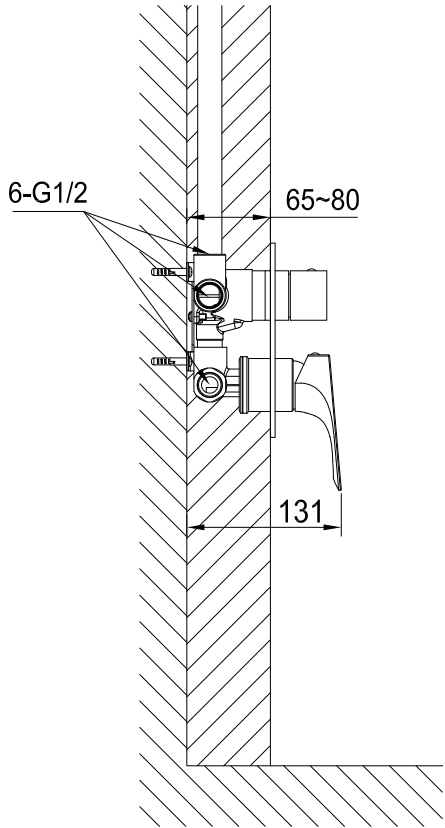

Unit : mm

ZELOS	
Catalogue No.	: Q363117220
Item Description	: Single Lever 4-Way Divertor for Concealed Installation
Product Raw Material	: Brass
ALL DIMENSIONS ARE IN MM	
Scale	NTS
Sheet Size	A4

This Drawing remain the property of QUEO. It must not, even in part, be reproduced or may available to unauthorised person without express concerned of QUEO.