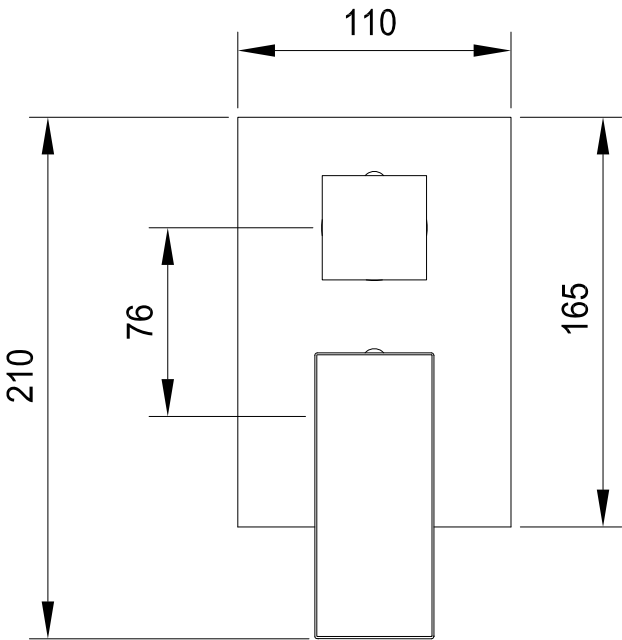

Unit : mm

ZELOS	
Catalogue No.	: Q363117220
Item Description	: Single Lever 4-Way Divertor for Concealed Installation
Product Raw Material	: Brass
ALL DIMENSIONS ARE IN MM	
Scale	NTS
Sheet Size	A4

This Drawing remain the property of QUEO. It must not, even in part, be reproduced or may available to unauthorised person without express concerned of QUEO.