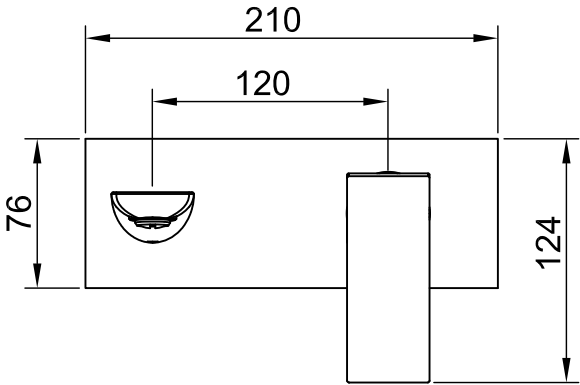

Unit : mm

<b>ZELOS</b>	
<b>Catalogue No.</b>	: Q363117120
<b>Item Description</b>	: Zelos Wall Mounted Single Lever Basin Mixer for Concealed Installation
<b>Product Raw Material</b>	: Brass
<b>ALL DIMENSIONS ARE IN MM</b>	
<b>Scale</b>	NTS
<b>Sheet Size</b>	A4