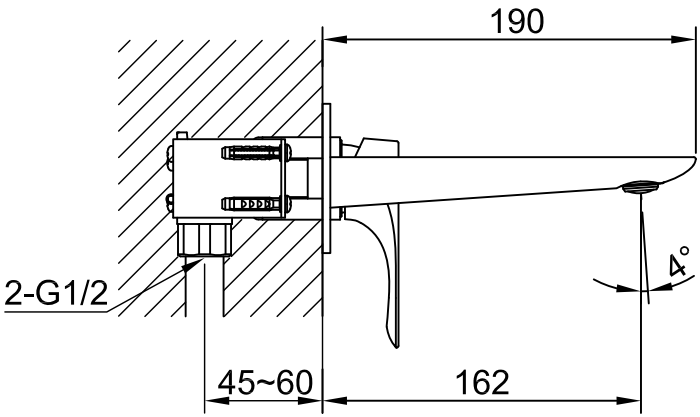

Unit : mm

<b>ZELOS</b>	
<b>Catalogue No.</b>	: Q363117120
<b>Item Description</b>	: Zelos Wall Mounted Single Lever Basin Mixer for Concealed Installation
<b>Product Raw Material</b>	: Brass
<b>ALL DIMENSIONS ARE IN MM</b>	
<b>Scale</b>	NTS
<b>Sheet Size</b>	A4