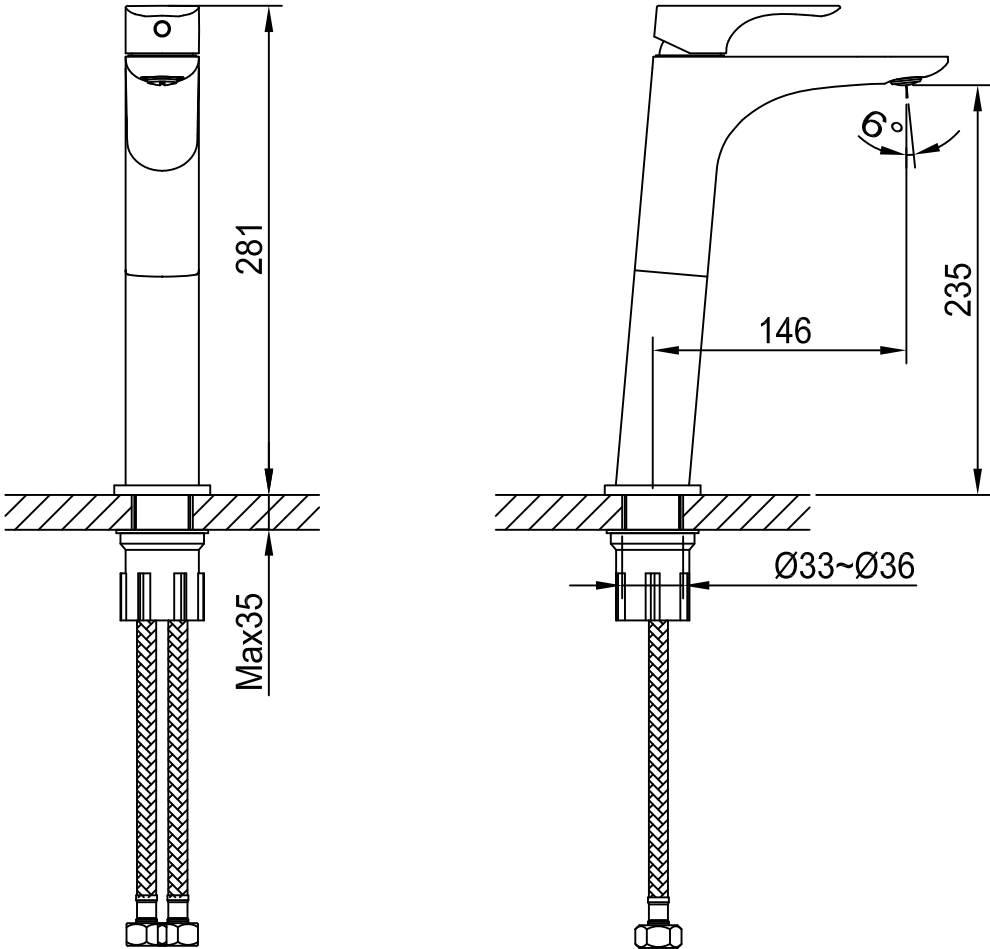

Unit : mm

ZELOS	
Catalogue No.	: Q363114120
Item Description	: Zelos Single Lever Tall Basin Mixer
Product Raw Material	: Brass
ALL DIMENSIONS ARE IN MM	
Scale	NTS
Sheet Size	A4

This Drawing remain the property of QUEEO. It must not, even in part, be reproduced or may available to unauthorised person without express concerned of QUEEO.