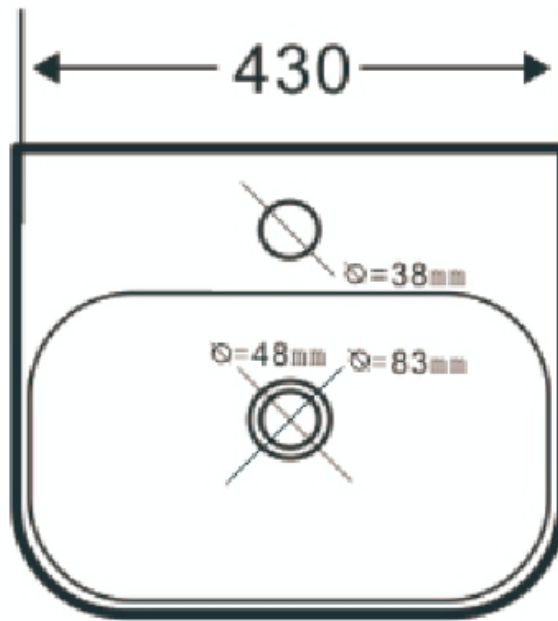

Unit : cm

ZINNIA	
Catalogue No.	: Q357140310
Item Description	: Over the counter basin (with tap platform)
Size	: L X W X H 43 X 39 X 13.5 cm
Unit	: cm

Products subject to technical modifications & design deviations
Specification subject to change without prior notice