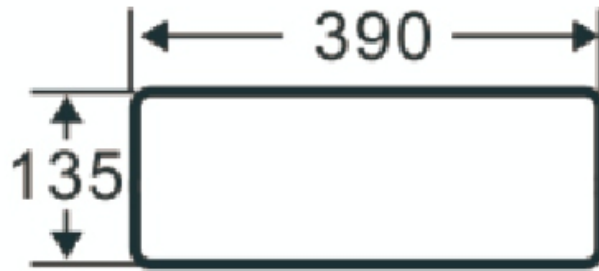

Unit : cm

ZINNIA	
Catalogue No.	: Q357140310
Item Description	: Over the counter basin (with tap platform)
Size	: L X W X H 43 X 39 X 13.5 cm
Unit	: cm

Products subject to technical modifications & design deviations
Specification subject to change without prior notice