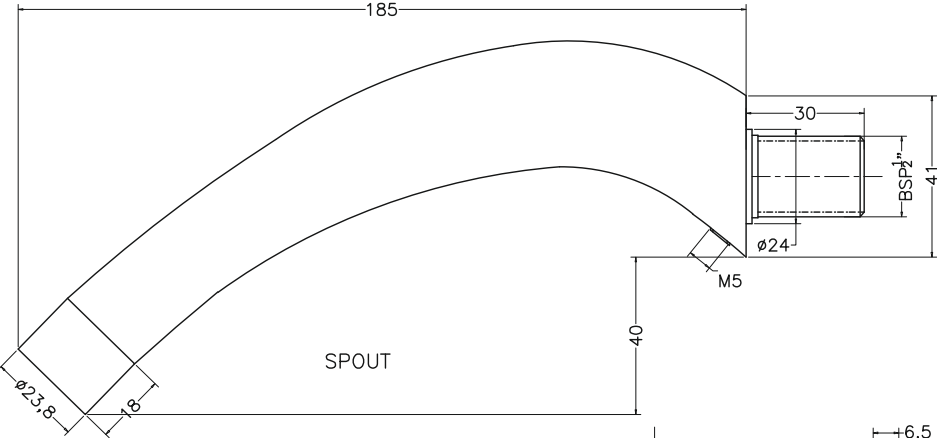

Unit : mm

SPOUT

SPOUT

BASE WASHER

SHANK

FLANGE

<b>ZINNIA</b>	
<b>Catalogue No.</b>	<b>: Q353126120</b>
<b>Item Description</b>	<b>: Wall mounted bath spout</b>
<b>Product Raw Material</b>	<b>: Brass</b>
<b>ALL DIMENSIONS ARE IN MM</b>	
<b>Scale</b>	<b>NTS</b>
<b>Sheet Size</b>	<b>A4</b>