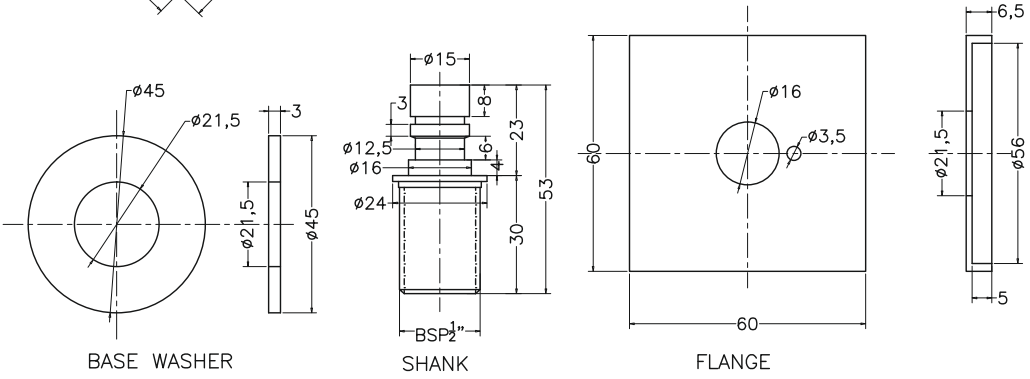

Unit : mm

SPOUT

SPOUT

BASE WASHER

SHANK

FLANGE

<b>ZINNIA</b>	
<b>Catalogue No.</b>	<b>: Q353126120</b>
<b>Item Description</b>	<b>: Wall mounted bath spout</b>
<b>Product Raw Material</b>	<b>: Brass</b>
<b>ALL DIMENSIONS ARE IN MM</b>	
<b>Scale</b>	<b>NTS</b>
<b>Sheet Size</b>	<b>A4</b>