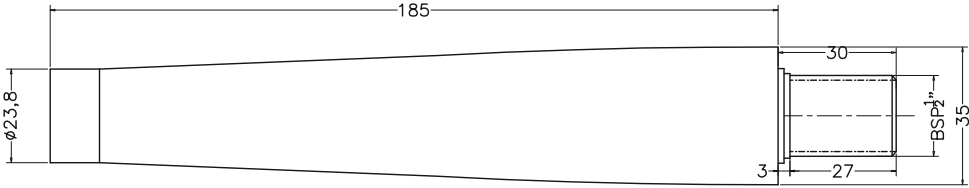

Unit : mm

SPOUT

SPOUT

BASE WASHER

SHANK

FLANGE

<b>ZINNIA</b>	
<b>Catalogue No.</b>	<b>: Q353126120</b>
<b>Item Description</b>	<b>: Wall mounted bath spout</b>
<b>Product Raw Material</b>	<b>: Brass</b>
<b>ALL DIMENSIONS ARE IN MM</b>	
<b>Scale</b>	<b>NTS</b>
<b>Sheet Size</b>	<b>A4</b>