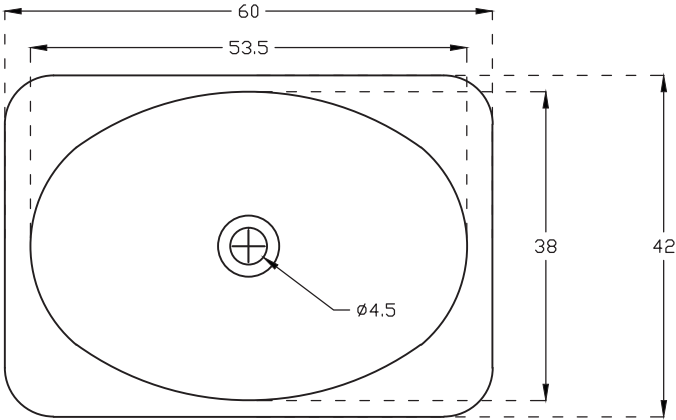

Unit : cm

PLAN VIEW

FRONT ELEVATION

SECTIONAL VIEW

FEDRA	
Catalogue No.	: Q317140110
Item Description	: W.B. over the counter fedra without tap platform
Size	: L X W X H 60 X 42 X 15.5 cm
Unit	: cm

Products subject to technical modifications & design deviations
Specification subject to change without prior notice