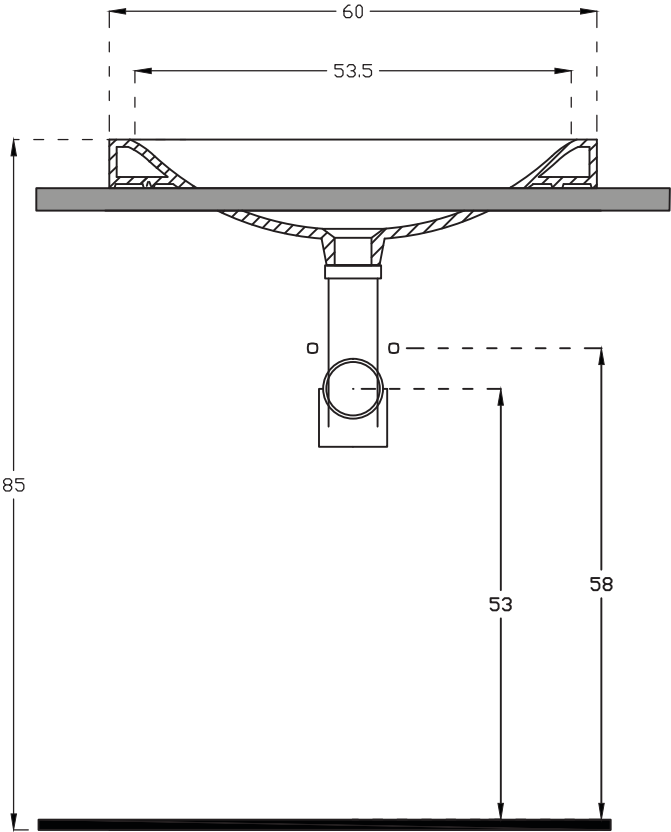

Unit : cm

PLAN VIEW

FRONT ELEVATION

SECTIONAL VIEW

FEDRA	
Catalogue No.	: Q317140110
Item Description	: W.B. over the counter fedra without tap platform
Size	: L X W X H 60 X 42 X 15.5 cm
Unit	: cm

Products subject to technical modifications & design deviations
Specification subject to change without prior notice