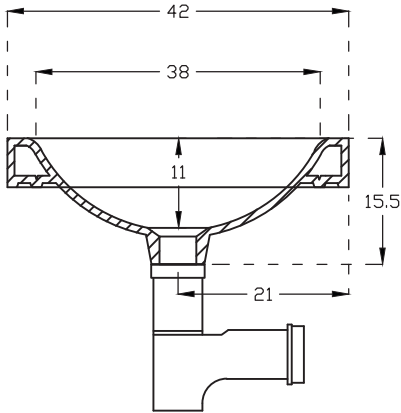

Unit : cm

PLAN VIEW

FRONT ELEVATION

SECTIONAL VIEW

FEDRA	
Catalogue No.	: Q317140110
Item Description	: W.B. over the counter fedra without tap platform
Size	: L X W X H 60 X 42 X 15.5 cm
Unit	: cm

Products subject to technical modifications & design deviations
Specification subject to change without prior notice