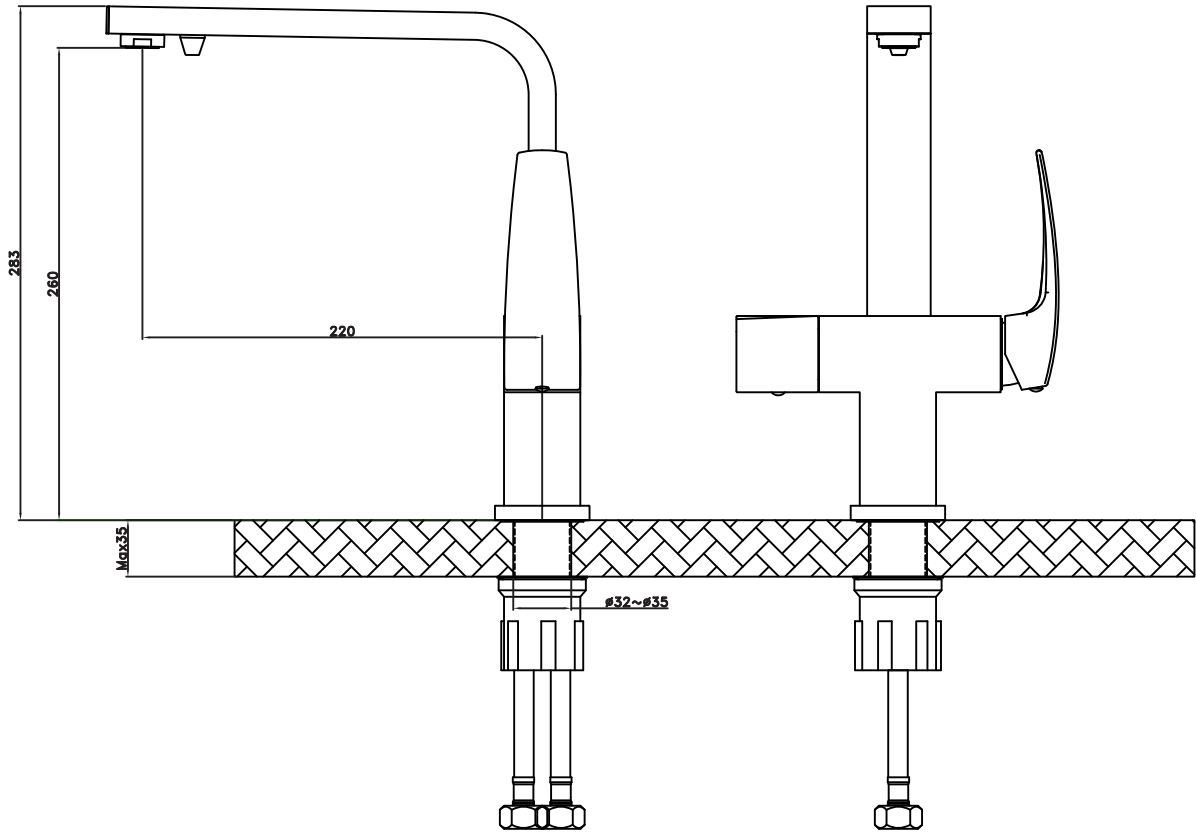

Unit : mm

MARSALA	
Catalogue No.	: Q253118220
Item Description	: Marsala Dual Function Sink Mixer
Product Raw Material	: Brass
ALL DIMENSIONS ARE IN MM	
Scale	NTS
Sheet Size	A4

This Drawing remain the property of QUEO. It must not, even in part, be reproduced or may available to unauthorised person without express concerned of QUEO.