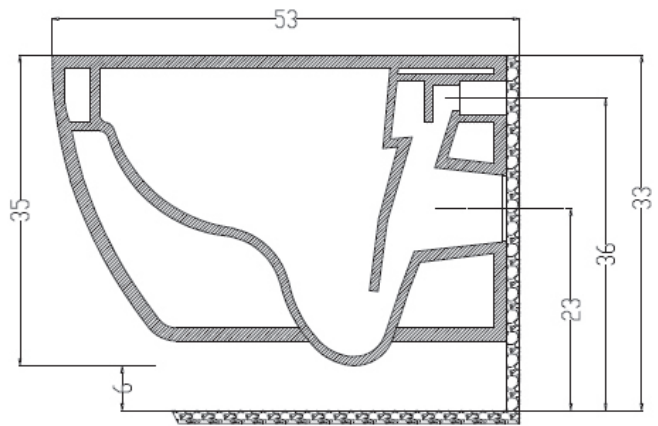

Unit : cm

ALLA MODA NEO

Catalogue No. : Q207240210

Item Description : Wall mounted water closet

Size : L X W X H

55.5 X 47 X 43.5 cm

Unit : cm