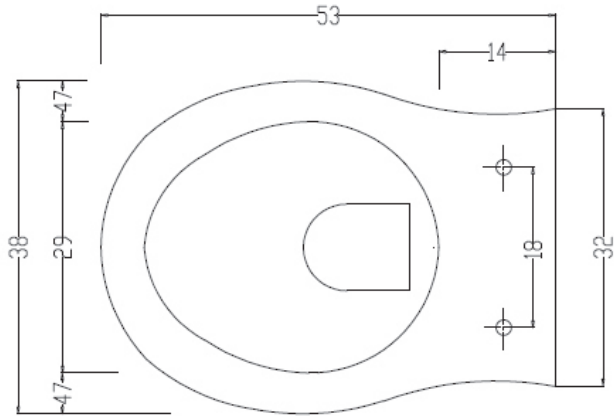

Unit : cm

ALLA MODA NEO

Catalogue No. : Q207240210

Item Description : Wall mounted water closet

Size : L X W X H

55.5 X 47 X 43.5 cm

Unit : cm