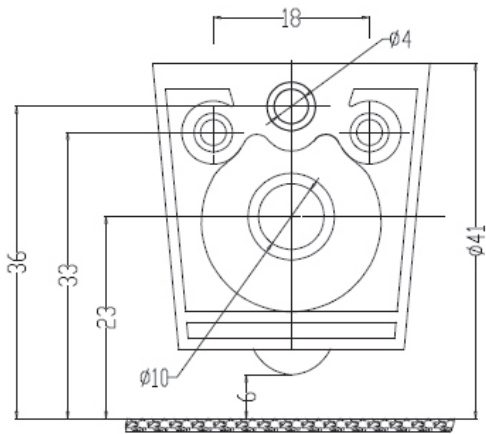

Unit : cm

ALLA MODA NEO

Catalogue No. : Q207240210

Item Description : Wall mounted water closet

Size : L X W X H

55.5 X 47 X 43.5 cm

Unit : cm