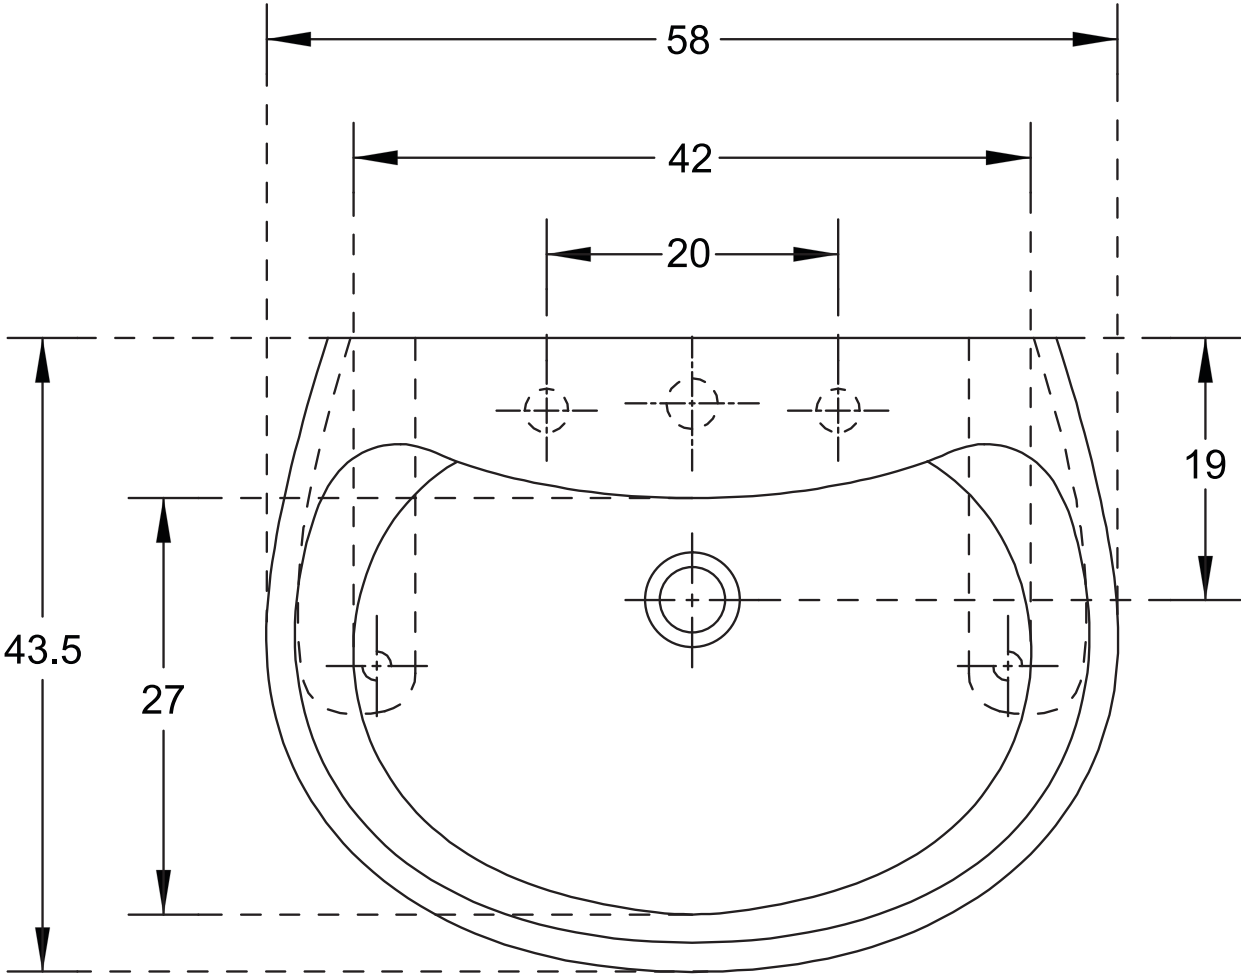

Unit : cm

ASTER

Catalogue No. : Q117110110

Item Description : Wall hung basin 580 mm

Size : L X W X H

58 X 43.5 X 19 cm

Unit : cm

Products subject to technical modifications & design deviations
Specification subject to change without prior notice